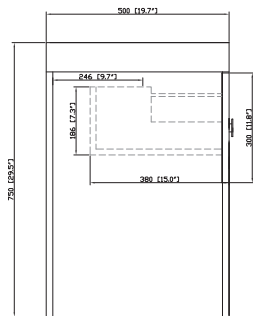

- 39W x 19D x 30H (inches)

Components

Mirror	KNOX-M24-ZW
Sink Top	KNOX-SVE900BK
Wall Cabinet	KNOX-WC18-ZW

Product Diagrams

Front

Back

Side

Top