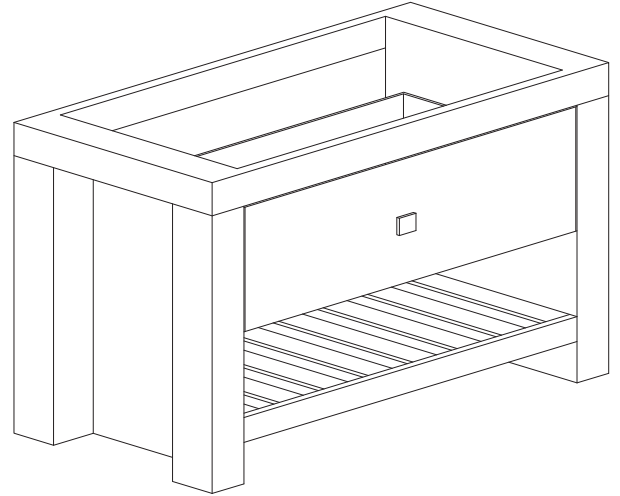

Avanity

KNOX-V46-ZW

Features

- Zebrawood veneer engineer wood
- 1 soft-close drawer
- Brushed nickel finished hardware
- Open slatted shelf
- Vessel top application

Colors / Finishes

- Zebrawood

Nominal Dimension

- 39W x 19D x 30H (inches)

Components

Mirror	KNOX-M24-ZW
Sink Top	KNOX-SVE900BK
Wall Cabinet	KNOX-WC18-ZW

Product Diagrams

Front

Back

Side

Top