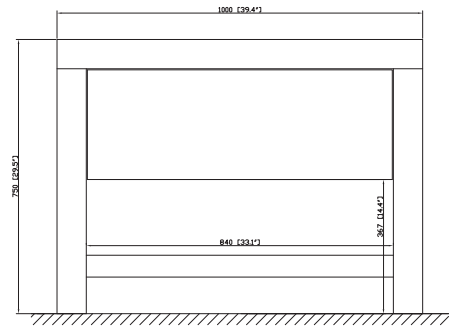

- 39W x 19D x 30H (inches)

Components

Mirror	KNOX-M24-ZW
Sink Top	KNOX-SVE900BK
Wall Cabinet	KNOX-WC18-ZW

Product Diagrams

Front

Back

Side

Top