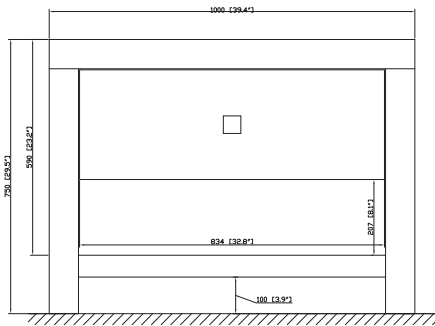

Avanity

KNOX-V46-ZW

Features

- Zebrawood veneer engineer wood
- 1 soft-close drawer
- Brushed nickel finished hardware
- Open slatted shelf
- Vessel top application

Colors / Finishes

- Zebrawood

Nominal Dimension

- 39W x 19D x 30H (inches)

Components

Mirror	KNOX-M24-ZW
Sink Top	KNOX-SVE900BK
Wall Cabinet	KNOX-WC18-ZW

Product Diagrams

Front

Back

Side

Top