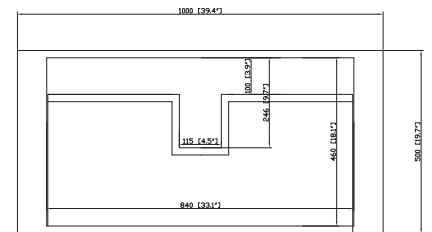

- 39W x 19D x 30H (inches)

Components

Mirror	KNOX-M24-ZW
Sink Top	KNOX-SVE900BK
Wall Cabinet	KNOX-WC18-ZW

Product Diagrams

Front

Back

Side

Top