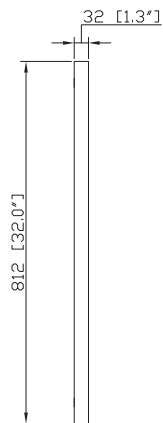

Avanity

MODERO-M28-ES

Features

- Durable birch wood frame
- Beveled-edge mirror
- Mirror hangs vertically and horizontally
- Wall cleat for easy hanging and leveling

Colors / Finishes

- Espresso

Nominal Dimension

- 28W x 1.3D x 32H (inches)

Components

Vanity	MODERO-V36-ES	MODERO-V48-ES	MODERO-V372-ES
--------	---------------	---------------	----------------

Product Diagrams

Front

Back

Side

Top