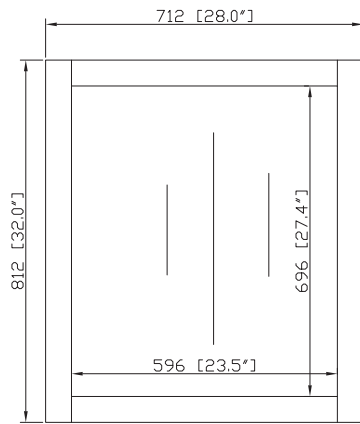

Avanity

MODERO-M28-ES

Features

- Durable birch wood frame
- Beveled-edge mirror
- Mirror hangs vertically and horizontally
- Wall cleat for easy hanging and leveling

Colors / Finishes

- Espresso

Nominal Dimension

- 28W x 1.3D x 32H (inches)

Components

Vanity	MODERO-V36-ES	MODERO-V48-ES	MODERO-V372-ES
--------	---------------	---------------	----------------

Product Diagrams

Front

Back

Side

Top