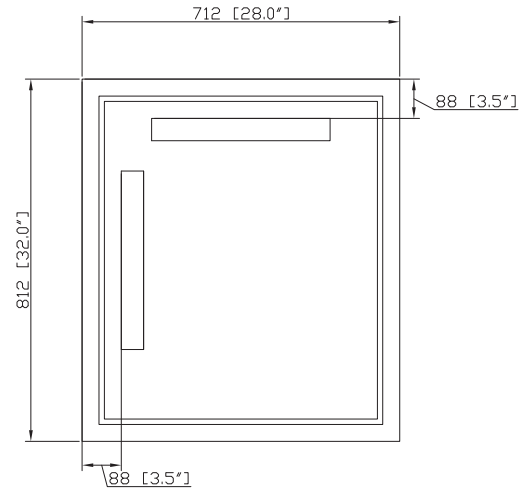

Avanity

MODERO-M28-ES

Features

- Durable birch wood frame
- Beveled-edge mirror
- Mirror hangs vertically and horizontally
- Wall cleat for easy hanging and leveling

Colors / Finishes

- Espresso

Nominal Dimension

- 28W x 1.3D x 32H (inches)

Components

Vanity	MODERO-V36-ES	MODERO-V48-ES	MODERO-V372-ES
--------	---------------	---------------	----------------

Product Diagrams

Front

Back

Side

Top