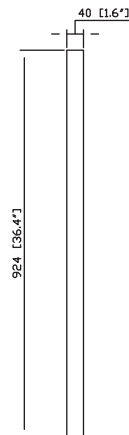

Avanity

KNOX-M24-ZW

Features

- Zebra wood veneer engineer wood
- Non beveled-edge mirror
- Mirror hangs vertically

Colors / Finishes

- Zebra Wood

Nominal Dimension

- 24.4W x 1.6D x 36.4H (inches)

Components

Vanity	KNOX-V46-ZW
--------	-------------

Product Diagrams

Front

Back

Side

Top