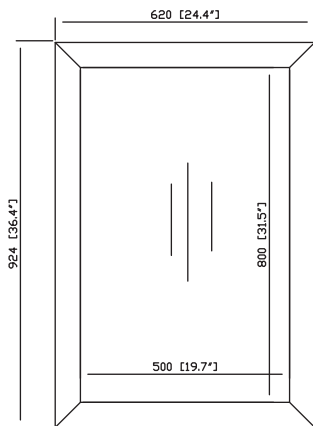

Avanity

KNOX-M24-ZW

Features

- Zebra wood veneer engineer wood
- Non beveled-edge mirror
- Mirror hangs vertically

Colors / Finishes

- Zebra Wood

Nominal Dimension

- 24.4W x 1.6D x 36.4H (inches)

Components

Vanity	KNOX-V46-ZW
--------	-------------

Product Diagrams

Front

Back

Side

Top