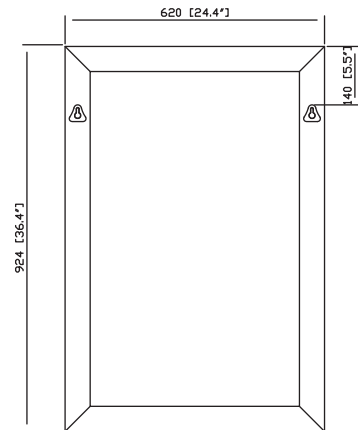

Avanity

KNOX-M24-ZW

Features

- Zebra wood veneer engineer wood
- Non beveled-edge mirror
- Mirror hangs vertically

Colors / Finishes

- Zebra Wood

Nominal Dimension

- 24.4W x 1.6D x 36.4H (inches)

Components

Vanity	KNOX-V46-ZW
--------	-------------

Product Diagrams

Front

Back

Side

Top