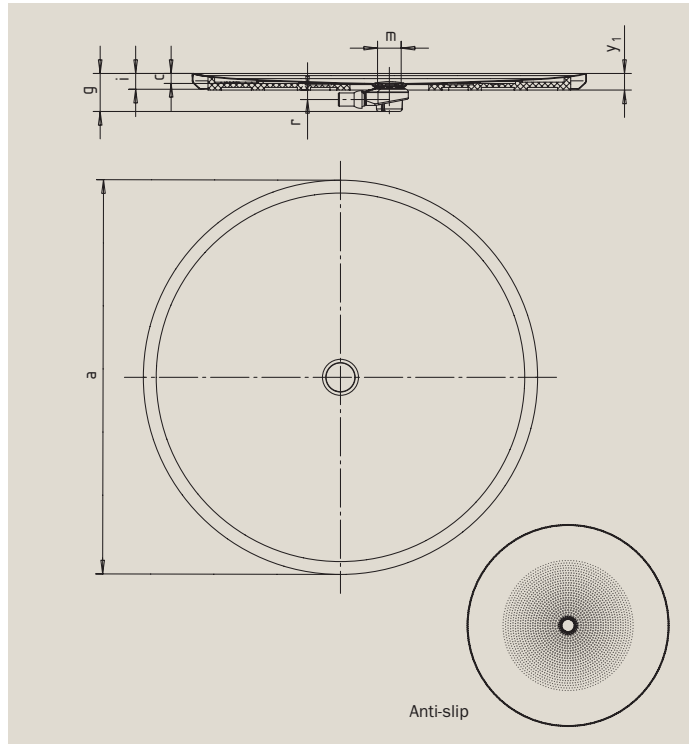

# PIATTO

- free-standing shower tray
- appears to float above the floor
- easy-clean finish as standard
- outlet cover same color as tray
- made of Kaldewei steel enamel 3.5 mm
- two-part curtain, decorative tafetta with Teflon, shower proof, antibacterial and antistatic, wash at 86 °F on delicate wash
- curtain ring to match ceiling mounting

		inch	mm
<b>Model No.</b>		<b>800-2</b>	<b>800-2</b>
External diameter	a	59.06	1500
Depth	c	1.50	38
Distance top edge tray rim to bottom of siphon	g	5.71	145
Height of rim	i	2.36	60
Diameter of drain hole	m	3.54	90
Siphon connection height	r	1.42	36
Height with support	y <sub>1</sub>	2.48	63
Weight of the enamelled shower tray in lbs		110.23	