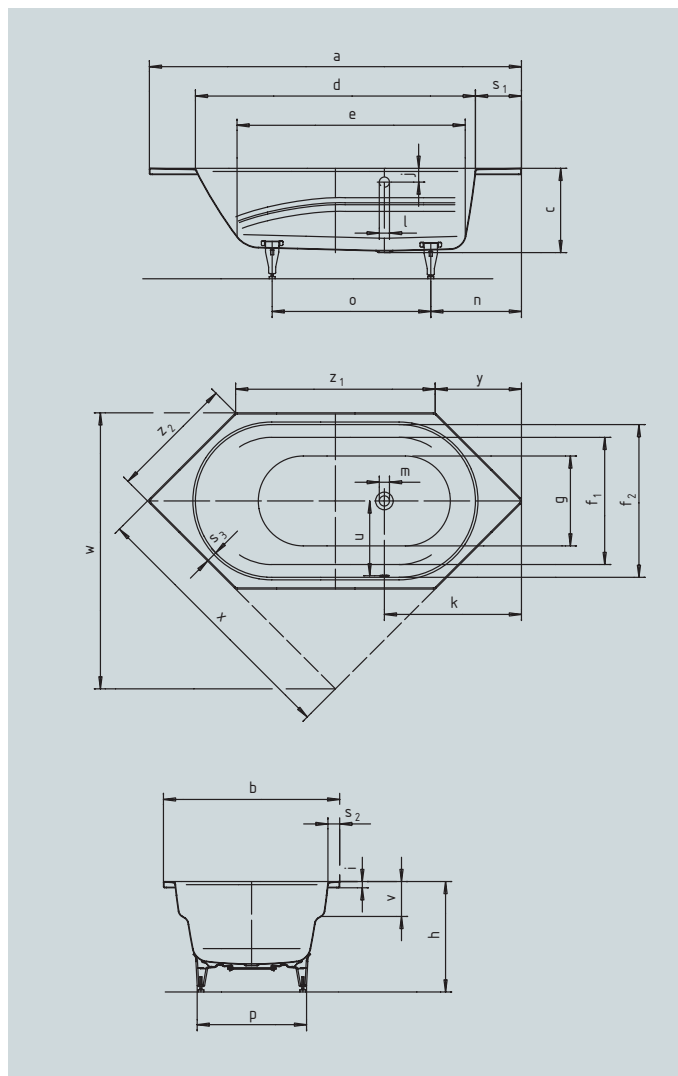

VAIO 6

- one-seater bathtub with side overflow, generous width and integrated arm rests
- diverse installation possibilities, also corner installation
- made of Kaldewei steel enamel 3.5 mm

		inch	mm
Model No.		958	958
External length	a	74.80	1900
External width	b	35.43	900
Depth	c	16.93	430
Internal length (top)	d	56.30	1430
Internal length (bottom)	e	45.87	1165
Internal width (top)	f ₁ ; f ₂	25.59; 30.71	650; 780
Internal width (bottom)	g	23.62	600
Height with feet	h	21.85-23.03	555-585
Height of rim	i	1.26	32
Distance top edge to centre of overflow hole	j	2.76	70
Distance tub edge to centre of drain hole	k	27.56	700
Diameter of overflow hole	l	2.05	52
Diameter of drain hole	m	2.05	52
Distance foot end of tub edge to centre of foot	n	23.43	595
Distance between the feet	o	20.87	530
Max. width of feet	p	22.64	575
Width of rim (foot end; lengthwise)	s ₁ ; s ₂ ; s ₃	9.25; 2.36; 22.83	235; 60; 58
Distance between centre holes	u	14.96	380
Armrest depth	v	7.01	178
Installation dimension; Side length; Fase	w; x; y	55.47; 53.43; 17.32	1409; 1357; 440
Side length	z ₁ ; z ₂	40.12; 25.04	1019; 636
Water volume** in gallons		38.3	
Weight of the enamelled bath tub in lbs		105.82	

Subject to technical alterations and tolerances.
 ** 18.49 gallons displacement on average.

KALDEWEI
 Europe's No. 1 for baths