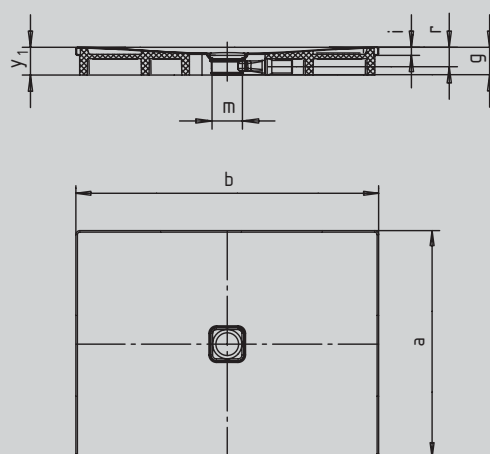

# CONOFLAT

- straightlined, purist design
- high level of comfort thanks to the flat enamelled waste cover that is flush with the shower area
- can be installed to be absolutely flush with the floor
- made of Kaldewei steel enamel 3.5 mm
- ideally complements the CONODUO bathtub
- designed by Sottsass Associati
- Drainage capacity KA 120: 0.85 l/s

Mod. 900 x 900

Mod. 800 x 1000 with support

Model No.		780	783	781	784	786	787	788	782	785
External length	a	800	900	800	900	1000	800	900	800	900 mm
External width	b	900	900	1000	1000	1000	1100	1100	1200	1200 mm
Height with siphon	g	107	107	107	107	107	107	107	107	107 mm
Height of rim	i	32	32	32	32	32	32	32	32	32 mm
Diameter of drain hole	m	120	120	120	120	120	120	120	120	120 mm
Siphon connection height	r	58	58	58	58	58	58	58	58	58 mm
Height with support	y <sub>1</sub>	110	110	110	110	110	110	110	110	110 mm
Weight of the enamelled shower tray in kg		19	21	21	24	26	23	26	25	28 mm
Anti-slip		492 x 492	492 x 492	492 x 492	492 x 492	492 x 492	492 x 492	492 x 492	492 x 492	492 x 492 mm
Full anti-slip		740 x 836	836 x 836	740 x 932	836 x 932	932 x 932	740 x 1028	836 x 1028	740 x 1124	836 x 1124 mm