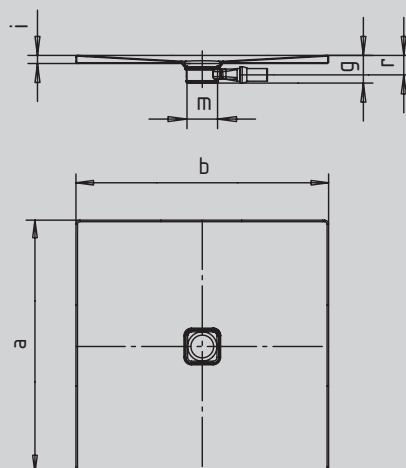

# CONOFLAT

- straightlined, purist design
- high level of comfort thanks to the flat enamelled waste cover that is flush with the shower area
- can be installed to be absolutely flush with the floor
- made of Kaldewei steel enamel 3.5 mm
- ideally complements the CONODUO bathtub
- designed by Sottsass Associati
- Drainage capacity KA 120: 0.85 l/s

Mod. 900 x 900

Mod. 800 x 1000 with support

Model No.		780	783	781	784	786	787	788	782	785
External length	a	800	900	800	900	1000	800	900	800	900 mm
External width	b	900	900	1000	1000	1000	1100	1100	1200	1200 mm
Height with siphon	g	107	107	107	107	107	107	107	107	107 mm
Height of rim	i	32	32	32	32	32	32	32	32	32 mm
Diameter of drain hole	m	120	120	120	120	120	120	120	120	120 mm
Siphon connection height	r	58	58	58	58	58	58	58	58	58 mm
Height with support	y <sub>1</sub>	110	110	110	110	110	110	110	110	110 mm
Weight of the enamelled shower tray in kg		19	21	21	24	26	23	26	25	28 mm
Anti-slip		492 x 492	492 x 492	492 x 492	492 x 492	492 x 492	492 x 492	492 x 492	492 x 492	492 x 492 mm
Full anti-slip		740 x 836	836 x 836	740 x 932	836 x 932	932 x 932	740 x 1028	836 x 1028	740 x 1124	836 x 1124 mm