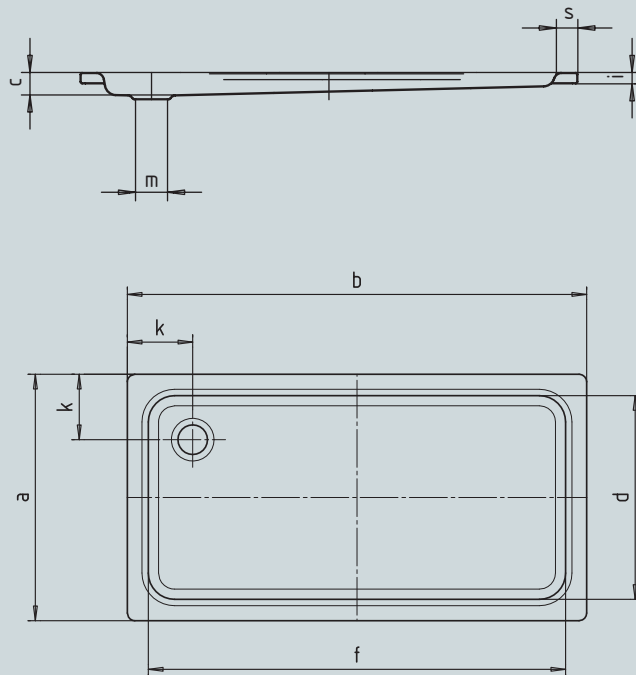

DUSCHPLAN XXL

- generous dimensions ideal for showering with a friend
- a classic among shower trays
- modern, clear design only 2.56 inch deep
- made of Kaldewei steel enamel 3.5 mm

Illustration shows Model 427

Model No.		ADA		ADA		ADA		ADA		ADA		ADA	
		inch	mm	inch	mm	inch	mm	inch	mm	inch	mm	inch	mm
External length	a	27.56	700	29.53	750	39.37	1000	59.06	1500	27.56	700	29.53	750
External width	b	55.12	1400	55.12	1400	55.12	1400	59.06	1500	66.93	1700	66.93	1700
Depth	c	2.56	65	2.56	65	2.56	65	2.56	65	2.56	65	2.56	65
Internal length	d	22.44	570	24.41	620	34.25	870	53.94	1370	22.44	570	26.38	670
Internal width	f	50.00	1270	50.00	1270	50.00	1270	53.94	1370	61.81	1570	61.81	1570
Height of rim	i	1.26	32	1.26	32	1.26	32	1.26	32	1.26	32	1.26	32
Distance tray edge to centre of drain hole	k	7.87	200	7.87	200	7.87	200	7.87	200	7.87	200	7.87	200
Diameter of drain hole	m	3.54	90	3.54	90	3.54	90	3.54	90	3.54	90	3.54	90
Width of rim	s	2.56	65	2.56	65	2.56	65	2.56	65	2.56	65	2.56	65
Weight of the enamelled shower tray in lbs		59.52		63.93		83.78		127.87		72.75		77.16	

Shower trays displaying **ADA** will comply with the Americans with Disabilities Act when installed per the requirements of the Accessibility Guidelines
Subject to technical alterations and tolerances.