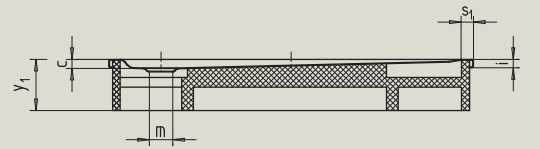

SUPERPLAN XXL

- exclusive, elegant design
- generous dimensions ideal for showering with a friend
- shallow depth ideal for flush fitting and guarantees easy access
- made of Kaldewei steel enamel 3.5 mm

Mod. 433, 435, 438

Model No.		inch		mm		inch		mm		inch		mm		inch		mm	
		438	438	408	408	410	410	429	429	412	412	433	433	435	435		
External length	a	35.43	900	27.56	700	29.53	750	35.43	900	39.37	1000	27.56	700	29.53	750		
External width	b	51.18	1300	55.12	1400	55.12	1400	55.12	1400	55.12	1400	59.06	1500	59.06	1500		
Depth	c	0.98	25	1.54	39	1.57	40	1.69	43	1.69	43	1.54	39	1.57	40		
Internal length	d	31.10	790	23.23	590	25.20	640	31.10	790	35.04	890	23.23	590	25.59	650		
Internal width	f	46.85	1190	50.79	1290	51.18	1300	50.79	1290	50.79	1290	50.79	1290	50.79	1290		
Height of rim	i	1.26	32	1.26	32	1.26	32	1.26	32	1.26	32	1.26	32	1.26	32		
Distance tray edge to centre of drain hole	k ₁ ; k ₂	9.84; 7.87	250; 200	7.87	200	7.87	200	7.87	200	7.87	200	9.84; 7.87	250; 200	9.84; 7.87	250; 200		
Diameter of drain hole	m	3.54	90	3.54	90	3.54	90	3.54	90	3.54	90	3.54	90	3.54	90		
Width of rim	s ₁ ; s ₂	4.13; 2.17	105; 55	2.17	55	1.97	50	2.17	55	2.17	55	4.13; 2.17	105; 55	4.13; 1.97	105; 50		
Height with support	y ₁	4.72	120	5.31	135	5.31	135	5.31	135	5.31	135	5.31	135	5.31	135		
Weight of the enamelled shower tray in lbs		68.34		57.32		61.73		72.75		79.37		59.52		66.14			