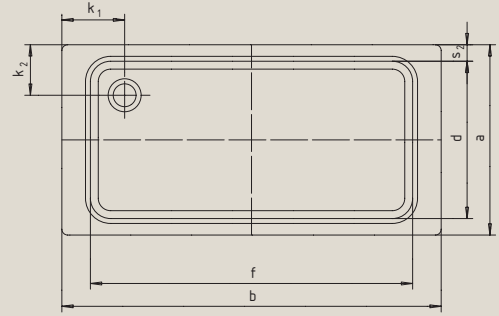

SUPERPLAN XXL

- exclusive, elegant design
- generous dimensions ideal for showering with a friend
- shallow depth ideal for flush fitting and guarantees easy access
- made of Kaldewei steel enamel 3.5 mm

Mod. 433, 435, 438

Model No.		inch		mm		inch		mm		inch		mm		inch		mm	
		438	438	408	408	410	410	429	429	412	412	433	433	435	435		
External length	a	35.43	900	27.56	700	29.53	750	35.43	900	39.37	1000	27.56	700	29.53	750		
External width	b	51.18	1300	55.12	1400	55.12	1400	55.12	1400	55.12	1400	59.06	1500	59.06	1500		
Depth	c	0.98	25	1.54	39	1.57	40	1.69	43	1.69	43	1.54	39	1.57	40		
Internal length	d	31.10	790	23.23	590	25.20	640	31.10	790	35.04	890	23.23	590	25.59	650		
Internal width	f	46.85	1190	50.79	1290	51.18	1300	50.79	1290	50.79	1290	50.79	1290	50.79	1290		
Height of rim	i	1.26	32	1.26	32	1.26	32	1.26	32	1.26	32	1.26	32	1.26	32		
Distance tray edge to centre of drain hole	k ₁ ; k ₂	9.84; 7.87	250; 200	7.87	200	7.87	200	7.87	200	7.87	200	9.84; 7.87	250; 200	9.84; 7.87	250; 200		
Diameter of drain hole	m	3.54	90	3.54	90	3.54	90	3.54	90	3.54	90	3.54	90	3.54	90		
Width of rim	s ₁ ; s ₂	4.13; 2.17	105; 55	2.17	55	1.97	50	2.17	55	2.17	55	4.13; 2.17	105; 55	4.13; 1.97	105; 50		
Height with support	y ₁	4.72	120	5.31	135	5.31	135	5.31	135	5.31	135	5.31	135	5.31	135		
Weight of the enamelled shower tray in lbs		68.34		57.32		61.73		72.75		79.37		59.52		66.14			