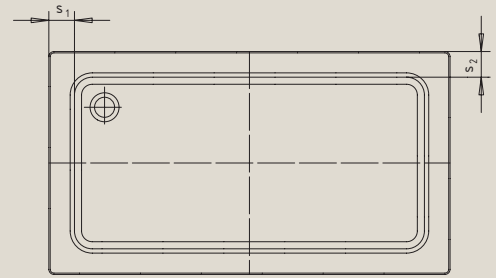

SUPERPLAN XXL

- exclusive, elegant design
- generous dimensions ideal for showering with a friend
- shallow depth ideal for flush fitting and guarantees easy access
- made of Kaldewei steel enamel 3.5 mm

Mod. 433, 435, 438

Model No.		inch		mm		inch		mm		inch		mm		inch		mm	
		438	438	408	408	410	410	429	429	412	412	433	433	435	435		
External length	a	35.43	900	27.56	700	29.53	750	35.43	900	39.37	1000	27.56	700	29.53	750		
External width	b	51.18	1300	55.12	1400	55.12	1400	55.12	1400	55.12	1400	59.06	1500	59.06	1500		
Depth	c	0.98	25	1.54	39	1.57	40	1.69	43	1.69	43	1.54	39	1.57	40		
Internal length	d	31.10	790	23.23	590	25.20	640	31.10	790	35.04	890	23.23	590	25.59	650		
Internal width	f	46.85	1190	50.79	1290	51.18	1300	50.79	1290	50.79	1290	50.79	1290	50.79	1290		
Height of rim	i	1.26	32	1.26	32	1.26	32	1.26	32	1.26	32	1.26	32	1.26	32		
Distance tray edge to centre of drain hole	k ₁ ; k ₂	9.84; 7.87	250; 200	7.87	200	7.87	200	7.87	200	7.87	200	9.84; 7.87	250; 200	9.84; 7.87	250; 200		
Diameter of drain hole	m	3.54	90	3.54	90	3.54	90	3.54	90	3.54	90	3.54	90	3.54	90		
Width of rim	s ₁ ; s ₂	4.13; 2.17	105; 55	2.17	55	1.97	50	2.17	55	2.17	55	4.13; 2.17	105; 55	4.13; 1.97	105; 50		
Height with support	y ₁	4.72	120	5.31	135	5.31	135	5.31	135	5.31	135	5.31	135	5.31	135		
Weight of the enamelled shower tray in lbs		68.34		57.32		61.73		72.75		79.37		59.52		66.14			