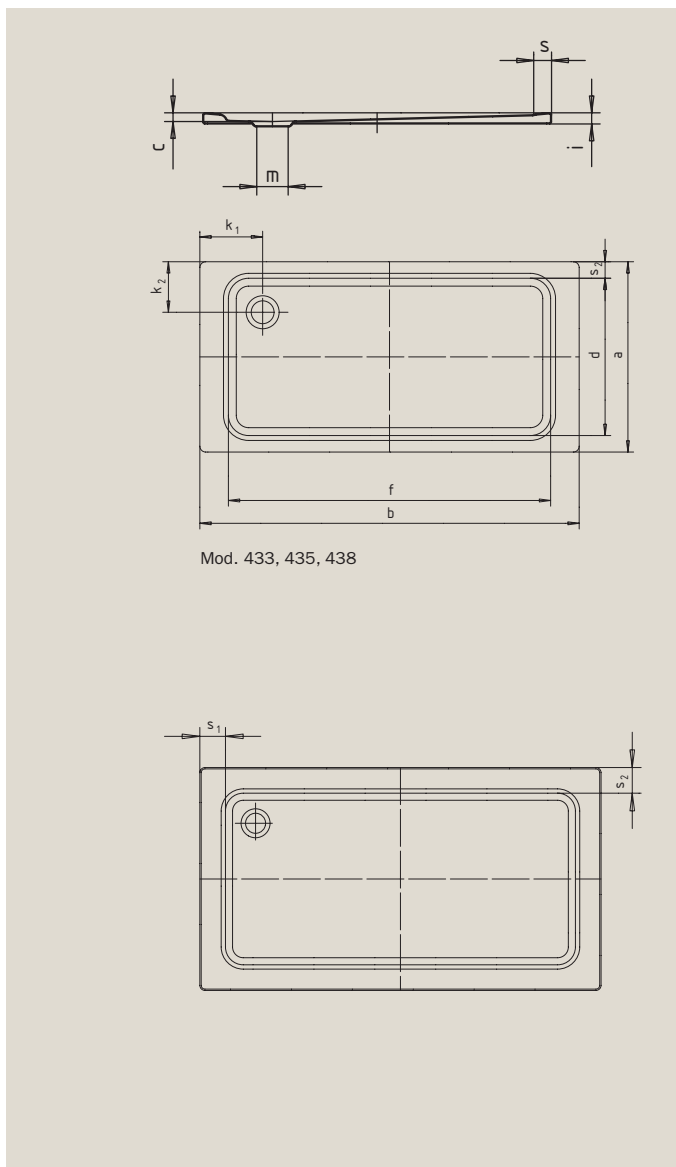

SUPERPLAN XXL

- exclusive, elegant design
- generous dimensions ideal for showering with a friend
- shallow depth ideal for flush fitting and guarantees easy access
- made of Kaldewei steel enamel 3.5 mm

Mod. 433, 435, 438

Model No.		438		408		410		429		412		433		435	
		inch	mm	inch	mm	inch	mm	inch	mm	inch	mm	inch	mm	inch	mm
External length	a	35.43	900	27.56	700	29.53	750	35.43	900	39.37	1000	27.56	700	29.53	750
External width	b	51.18	1300	55.12	1400	55.12	1400	55.12	1400	55.12	1400	59.06	1500	59.06	1500
Depth	c	0.98	25	1.54	39	1.57	40	1.69	43	1.69	43	1.54	39	1.57	40
Internal length	d	31.10	790	23.23	590	25.20	640	31.10	790	35.04	890	23.23	590	25.59	650
Internal width	f	46.85	1190	50.79	1290	51.18	1300	50.79	1290	50.79	1290	50.79	1290	50.79	1290
Height of rim	i	1.26	32	1.26	32	1.26	32	1.26	32	1.26	32	1.26	32	1.26	32
Distance tray edge to centre of drain hole	k ₁ ; k ₂	9.84; 7.87	250; 200	7.87	200	7.87	200	7.87	200	7.87	200	9.84; 7.87	250; 200	9.84; 7.87	250; 200
Diameter of drain hole	m	3.54	90	3.54	90	3.54	90	3.54	90	3.54	90	3.54	90	3.54	90
Width of rim	s ₁ ; s ₂	4.13; 2.17	105; 55	2.17	55	1.97	50	2.17	55	2.17	55	4.13; 2.17	105; 55	4.13; 1.97	105; 50
Weight of the enamelled shower tray in lbs		68.34		57.32		61.73		72.75		79.37		59.52		66.14	

Shower trays displaying **ADA** will comply with the Americans with Disabilities Act when installed per the requirements of the Accessibility Guidelines
Subject to technical alterations and tolerances.