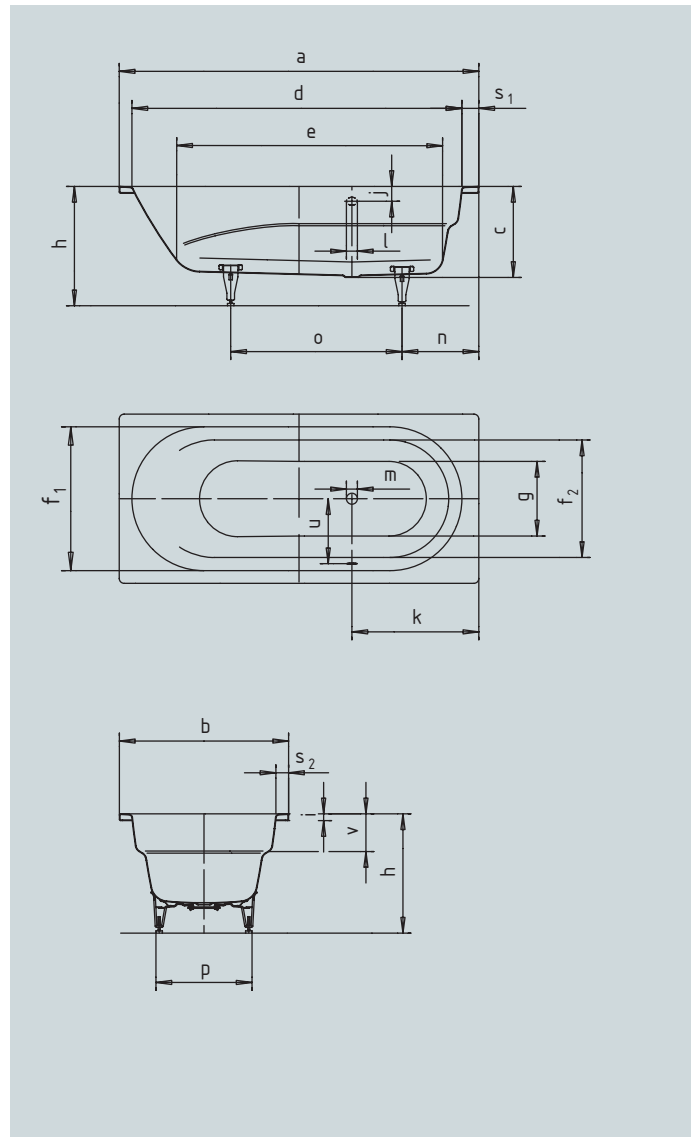

VAIO

- one-seater bathtub with side overflow and integrated arm rests
- classic four-cornered model
- made of Kaldewei steel enamel 3.5 mm

		inch	mm
Model No.		960	960
External length	a	66.93	1700
External width	b	31.50	800
Depth	c	16.93	430
Internal length (top)	d	61.42	1560
Internal length (bottom)	e	49.41	1255
Internal width (top)	f ₁ ; f ₂	26.77; 21.85	680; 555
Internal width (bottom)	g	13.78	496
Height with feet	h	21.85-23.23	555-590
Height of rim	i	1.26	32
Distance top edge to centre of overflow hole	j	2.76	70
Distance tub edge to centre of drain hole	k	23.62	600
Diameter of overflow hole	l	2.05	52
Diameter of drain hole	m	2.05	52
Distance foot end of tub edge to centre of foot	n	17.44	443
Distance between the feet	o	26.38	670
Max. width of feet	p	17.52	980
Width of rim (foot end; lengthwise)	s ₁ ; s ₂	3.15; 2.36	80; 60
Distance between centre holes	u	13.07	332
Armrest depth	v	7.09	180
Water volume** in gallons		38.30	
Weight of the enamelled bath tub in lbs		110.23	

Subject to technical alterations and tolerances.
 ** 18.49 gallons displacement on average.