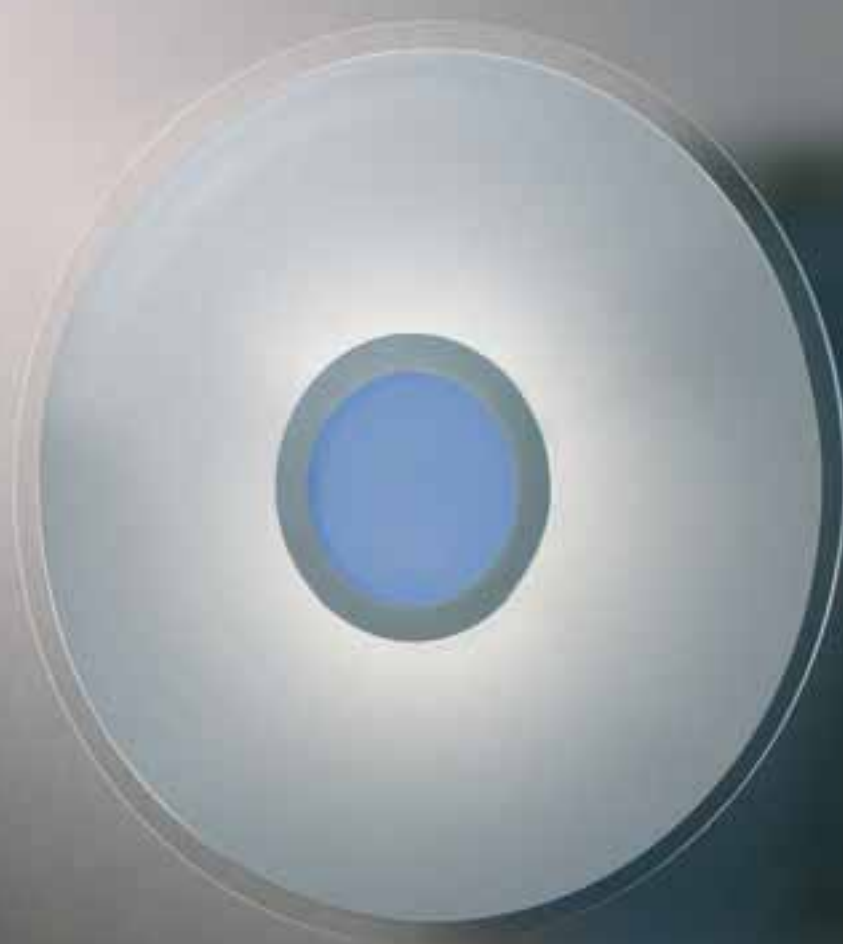

COLORING - 2773

D40 P11 - 1X100W

COLORING - 2772

D30 P9 - 1x100W