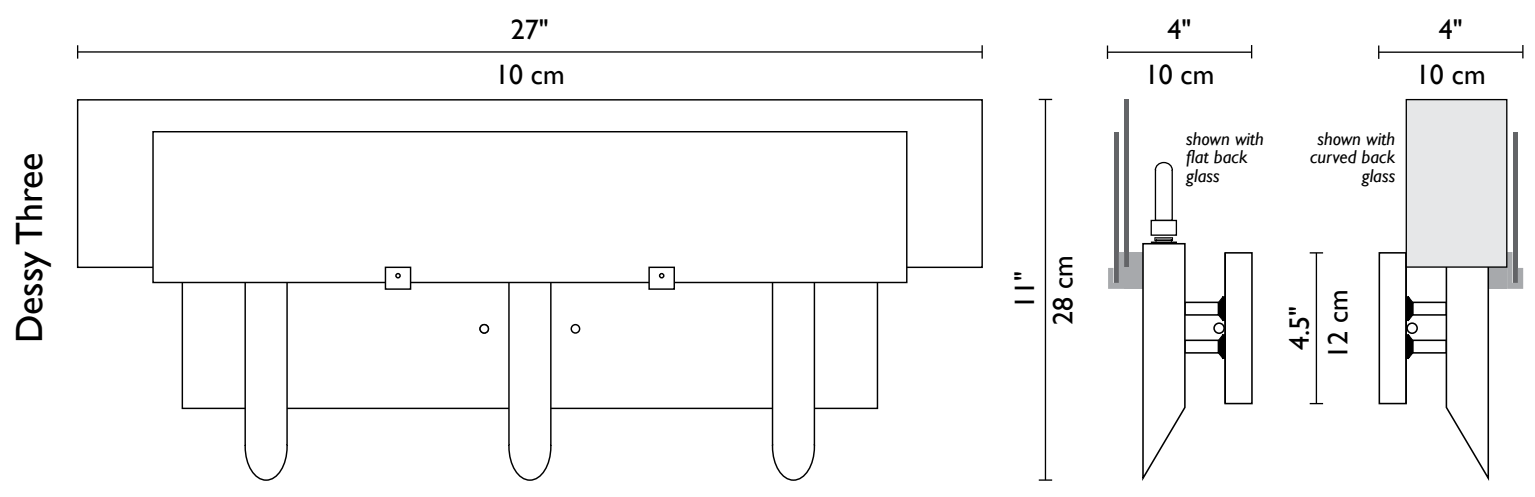

Technical Information

DESSY
FINISH
Standard
Stainless
Steel

Incandescent Source
Dessy Two - 2 x 60w (Max)
Dessy Three - 3 x 60w (Max)

Suggested Lamps
KX60 / Frost (60w)
E12 Candelabra Base
Lamps Included