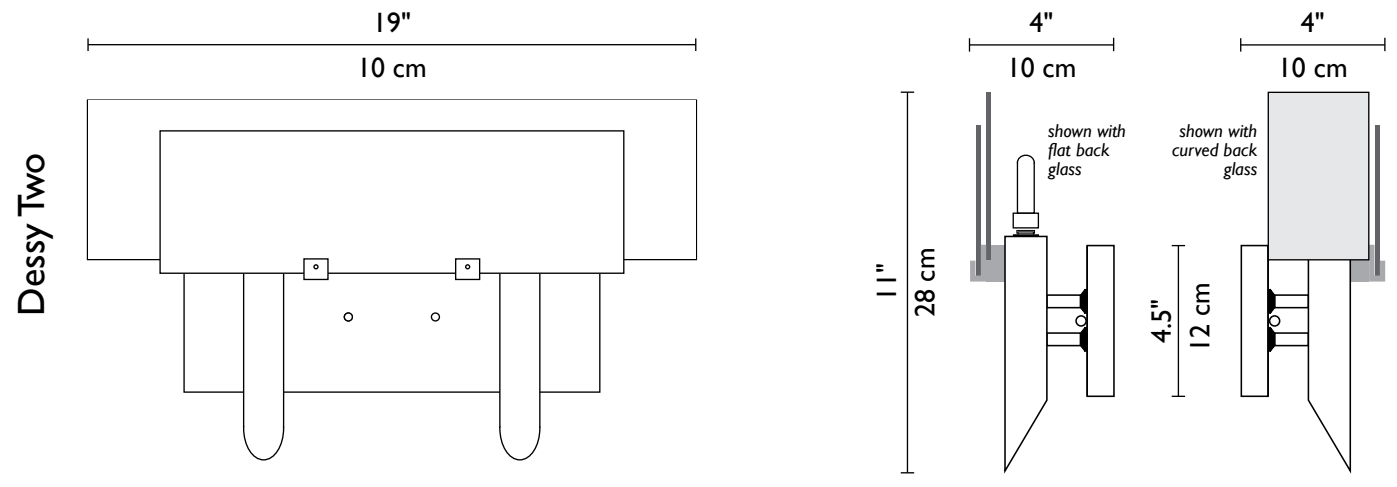

ADA
COMPLIANT

DESSY TWO

shown with
Toffee on Toffee
curved back glass

shown with
Root Beer on
White flat back glass

GLASS OPTIONS

DESSY THREE

shown with Blue
on White curved back glass

shown with
White on White
flat back glass

Technical Information

DESSY
FINISH
Standard
Stainless
Steel

Incandescent Source
Dessy Two - 2 x 60w (Max)
Dessy Three - 3 x 60w (Max)

Suggested Lamps
KX60 / Frost (60w)
E12 Candelabra Base
Lamps Included