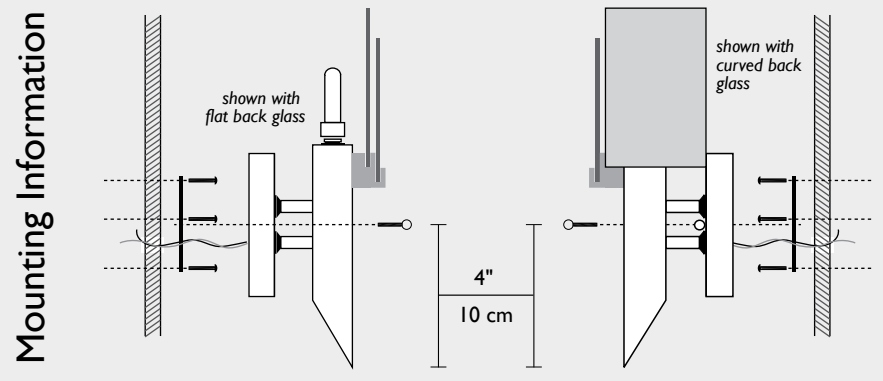

Incandescent Source
Dessy Two - 2 x 60w (Max)
Dessy Three - 3 x 60w (Max)

Suggested Lamps
KX60 / Frost (60w)
E12 Candelabra Base
Lamps Included

1881 Industrial Drive
Libertyville, IL 60048
Tele: 847.680.9043
Fax: 847.680.8140
www.wptdesign.com