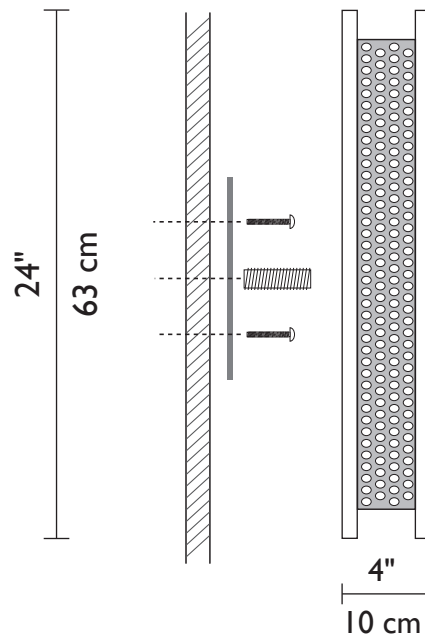

ADA
COMPLIANT

F/N BIG

F/N BIG
shown in bronze finish
with Toffee glass

**ADA
COMPLIANT**

F/N BIG

Framed by bronze powder-coated steel, the F/N Big showcases our collection of handmade Magic Art Glass. By using a combination of exotic elements and a myriad of glass techniques, we have produced an original, whimsical yet elegant line of fixtures illuminated with Earth-friendly fluorescents.*

Technical and Mounting Specifications

F/N BIG Front

F/N BIG Side

F/N BIG Front

F/N BIG Side

**METAL
FINISHES**

Standard

Bronze