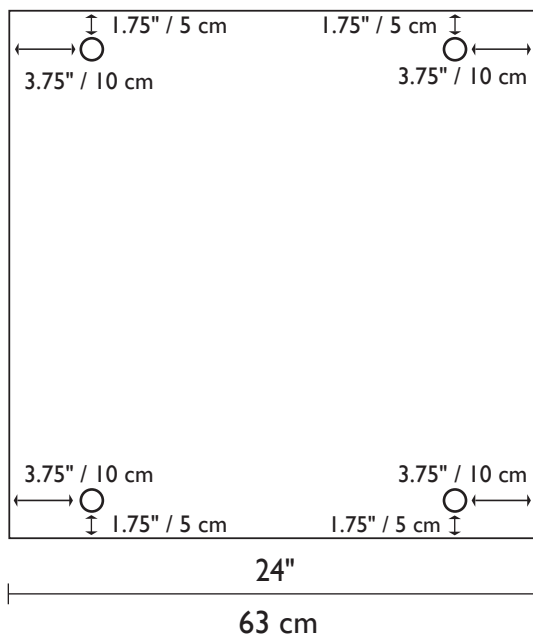

Technical and Mounting Specifications

F/N BIG Front

F/N BIG Side

F/N BIG Front

F/N BIG Side

**METAL
FINISHES**

Standard

Bronze