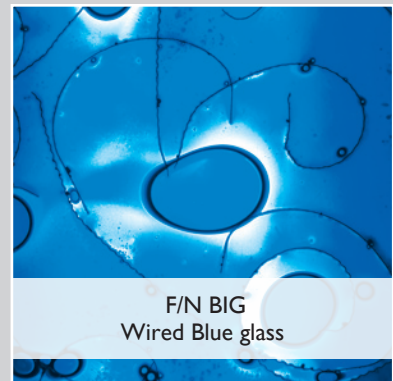

ADA
COMPLIANT

F/N BIG

F/N BIG
shown in bronze finish
with Toffee glass

**ADA
COMPLIANT**

F/N BIG

Framed by bronze powder-coated steel, the F/N Big showcases our collection of handmade Magic Art Glass. By using a combination of exotic elements and a myriad of glass techniques, we have produced an original, whimsical yet elegant line of fixtures illuminated with Earth-friendly fluorescents.*

Technical and Mounting Specifications

F/N BIG Front

F/N BIG Side

F/N BIG Front

F/N BIG Side

**METAL
FINISHES**

Standard

Bronze