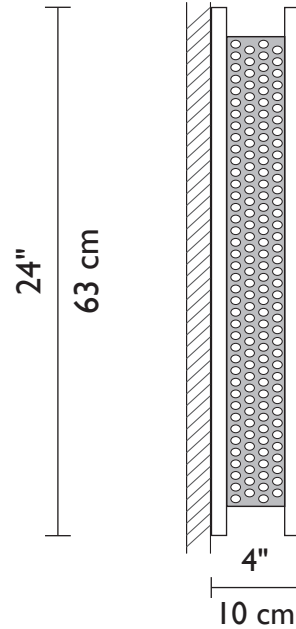

ADA
COMPLIANT

F/N BIG

F/N BIG
shown in bronze finish
with Toffee glass

**ADA
COMPLIANT**

F/N BIG

Framed by bronze powder-coated steel, the F/N Big showcases our collection of handmade Magic Art Glass. By using a combination of exotic elements and a myriad of glass techniques, we have produced an original, whimsical yet elegant line of fixtures illuminated with Earth-friendly fluorescents.*

Technical and Mounting Specifications

F/N BIG Front

F/N BIG Side

F/N BIG Front

F/N BIG Side

**METAL
FINISHES**

Standard

Bronze