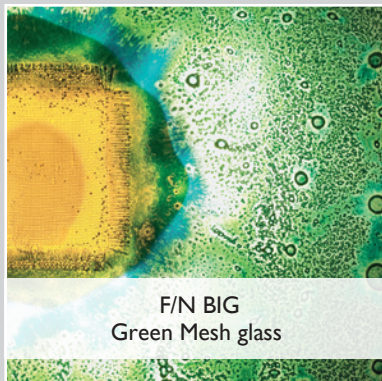

ADA
COMPLIANT

F/N BIG

F/N BIG
shown in bronze finish
with Toffee glass

**ADA
COMPLIANT**

F/N BIG

Framed by bronze powder-coated steel, the F/N Big showcases our collection of handmade Magic Art Glass. By using a combination of exotic elements and a myriad of glass techniques, we have produced an original, whimsical yet elegant line of fixtures illuminated with Earth-friendly fluorescents.*