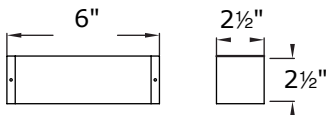

R-S10B

15 Louver

Natural Antique Bronze (NAZ)

- T3 bi-pin lamp (2 - 10W included)
- Recessed mount
- Solid Brass housing with a choice of three Solid Brass covers
- Heat and impact resistant glass
- Bi-pin type G4/GU5.3 with stainless steel spring.
- 25' of 16 AWG SPT-2W cable and direct-bury wire connectors included
- Requires low voltage power supply, ordered separately