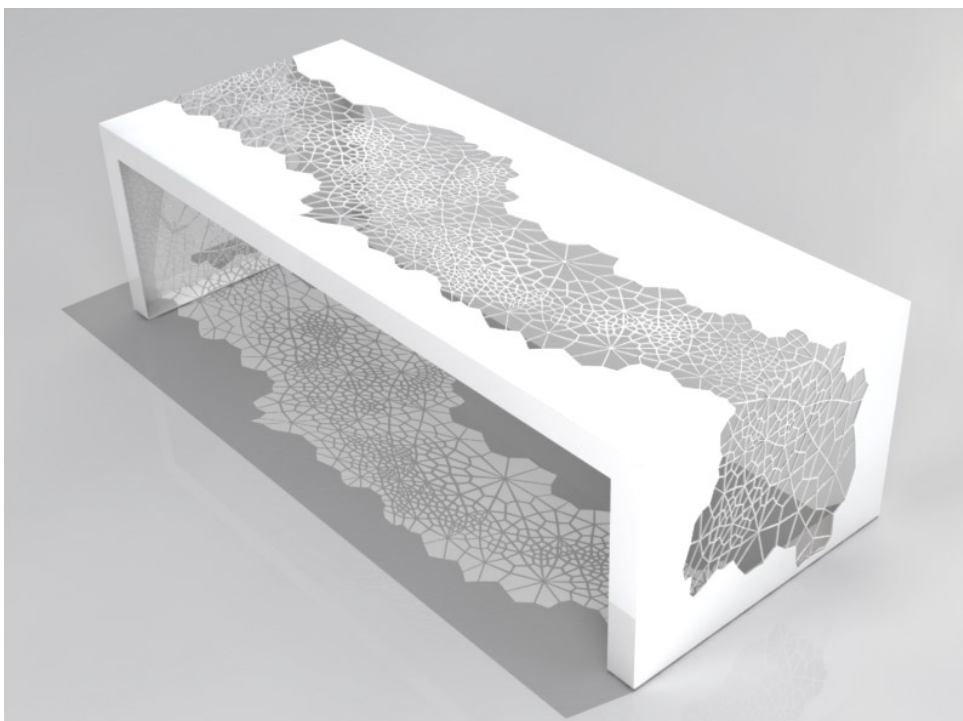

## Hive Coffee

Materials: Powder Coated Steel

Dimensions: 50"L x 20"W x 15"H

Designer: Chris Kabatsi

Colors: white  black   
 aviator grey  berry   
 orange 

Customization Available

The attraction of the Hive is its intricate algorithmically generated cellular pattern. Dynamic and transformative, the bench is shaped from bent steel and finished with powder coat in several distinct colors.