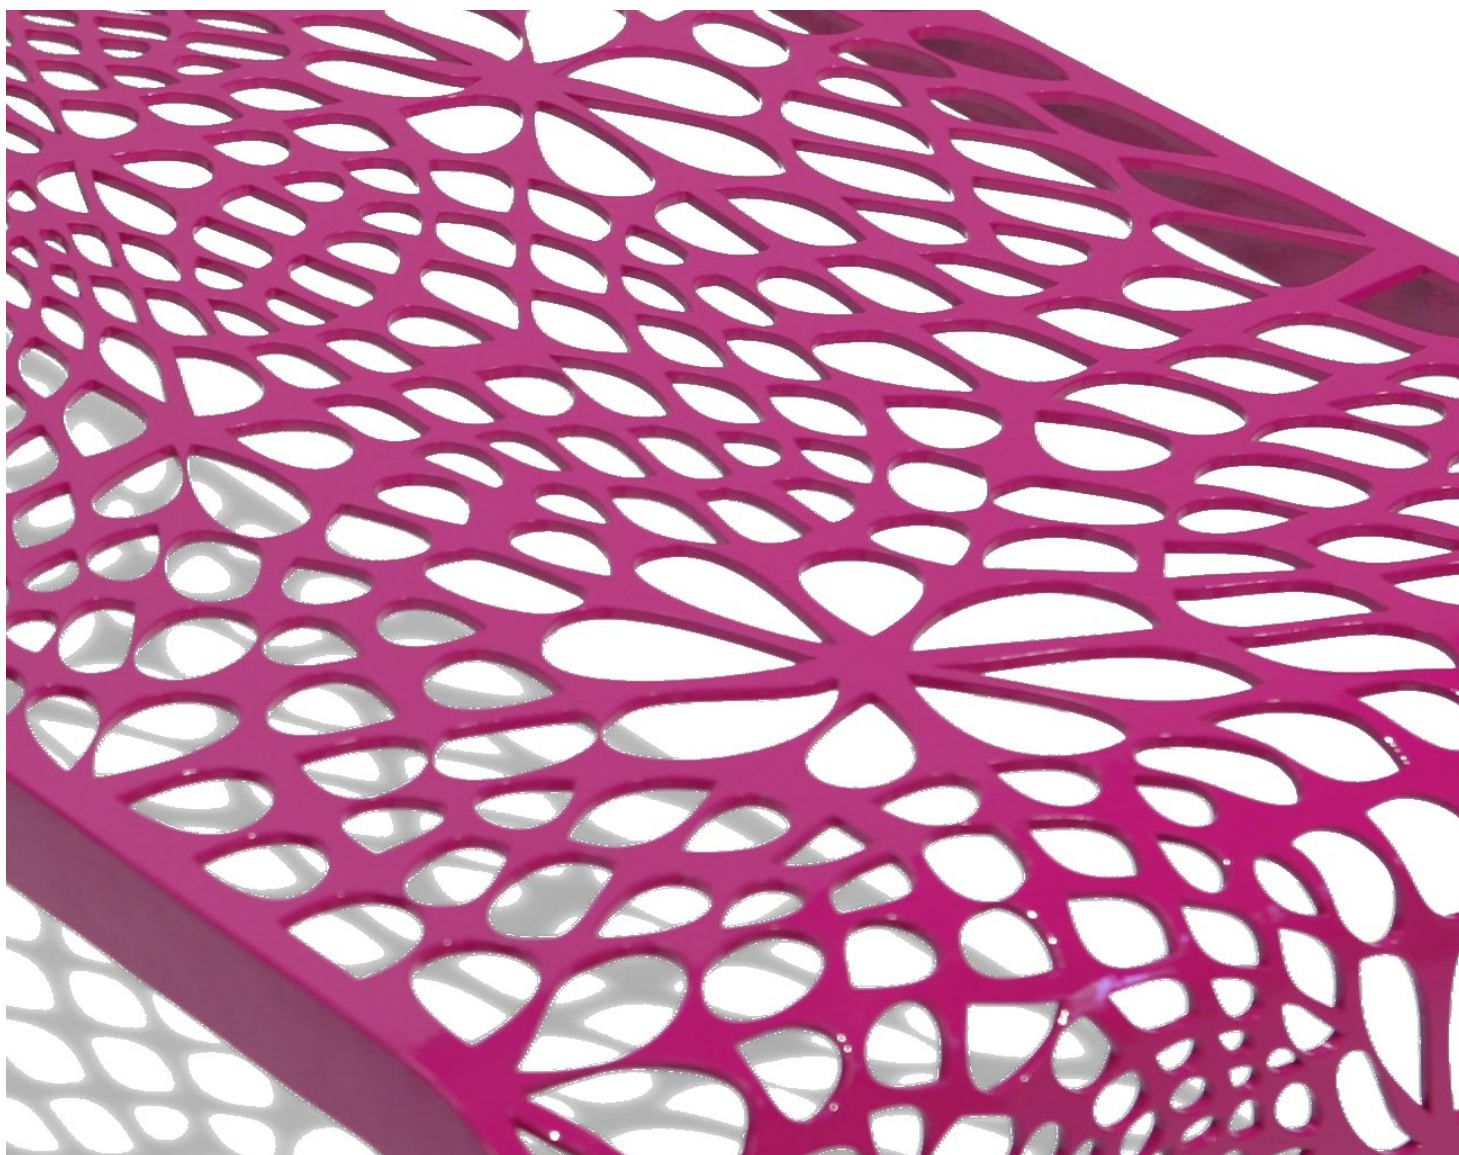

## Coral Coffee

Materials: Powder Coated Steel

Dimensions: 49"L x 21"W x 15"H

Designer: Chris Kabatsi

Colors:

white		black	
aviator grey		berry	
sea green		orange	

Customization Available

Inspired by nature, these algorithmically generated patterns are laser cut into radius bent steel which is then powder coated in its many exciting colors. The Coral is a versatile piece which works equally well in an indoor or outdoor environment.