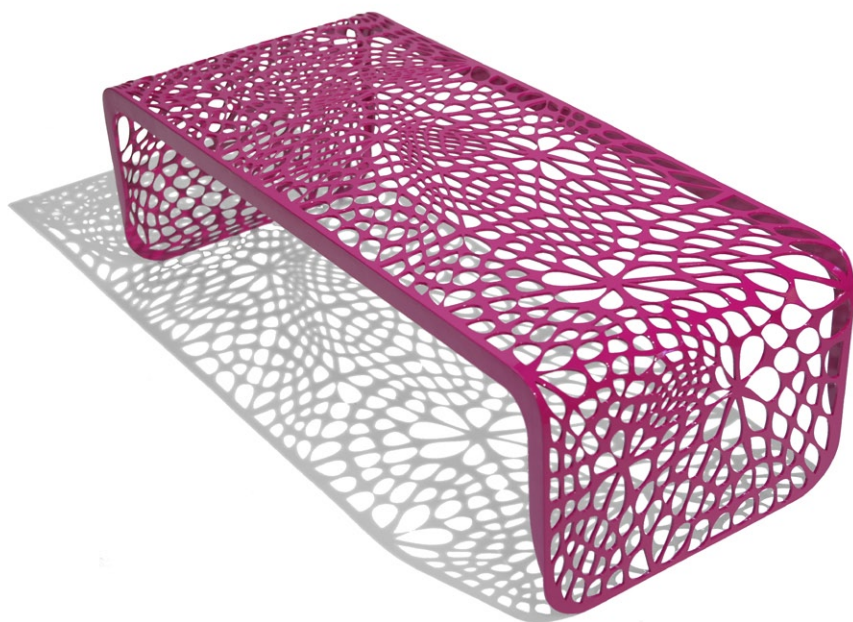

## Coral Coffee

Materials: Powder Coated Steel

Dimensions: 49"L x 21"W x 15"H

Designer: Chris Kabatsi

Colors:

white		black	
aviator grey		berry	
sea green		orange	

Customization Available

Inspired by nature, these algorithmically generated patterns are laser cut into radius bent steel which is then powder coated in its many exciting colors. The Coral is a versatile piece which works equally well in an indoor or outdoor environment.