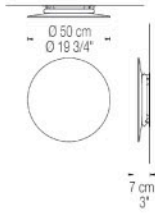

WALL / CEILING  
 ø50cm / 19 3/4"

Fluorescent  
 Max 1x32w G10Q

⊕ ⊖ CE ADA

IP20

**hoopglass**

Wall or ceiling flush mount with high-gloss triple-layer blown-glass diffuser available in: white rope, cognac and gray graphite.

Indirect wall or ceiling flush mount. Metal face is finished in a high-gloss enamel available in white, black, or red.

glossy black cod.9010-01

white cod.9010-05

red cod.9010-06

WALL / CEILING  
 ø70cm / 27 3/4"

black cod.9026-10  
 ø60 cm  
 23 1/2"

black cod.9026-11  
 ø100 cm  
 39 1/2"

white cod.9026-12  
 ø60 cm  
 23 1/2"

white cod.9026-13  
 ø100 cm  
 39 1/2"

ø60  
 N.America / Japan  
 Energy saving  
 Max 4x23w E26 120v