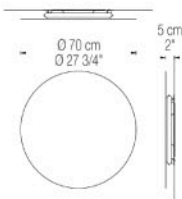

⊕ ⊖ CE ADA

IP20

hoopmetal

Indirect wall or ceiling flush mount. Metal face is finished in a high-gloss enamel available in white, black, or red.

glossy black cod.9011-01

white cod.9011-02

red cod.9011-03

PENDANT

ø60
Fluorescent
circular T5
Max 1x40w

ø100
Fluorescent
circular T5
Max 1x40w

⊕ ⊖ CE

IP20