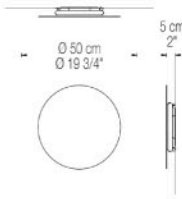

WALL / CEILING  
 ø50cm / 19 3/4"

Fluorescent  
 Max 1x32w G10Q

⊕ ⊖ CE ADA

IP20

**hoopglass**

Wall or ceiling flush mount with high-gloss triple-layer blown-glass diffuser available in: white rope, cognac and gray graphite.

white rope cod.9010-02

grey cod.9010-03

cognac cod.9010-04

WALL / CEILING  
 ø50cm / 19 3/4"

Fluorescent  
 Max 1x32w G10Q

⊕ ⊖ CE ADA

IP20

**hoopmetal**

Indirect wall or ceiling flush mount. Metal face is finished in a high-gloss enamel available in white, black, or red.

glossy black cod.9010-01

white cod.9010-05

red cod.9010-06

WALL / CEILING  
 ø70cm / 27 3/4"

black cod.9026-10  
 ø60 cm  
 23 1/2"

black cod.9026-11  
 ø100 cm  
 39 1/2"

white cod.9026-12  
 ø60 cm  
 23 1/2"

white cod.9026-13  
 ø100 cm  
 39 1/2"

ø60  
 N.America / Japan  
 Energy saving  
 Max 4x23w E26 120v