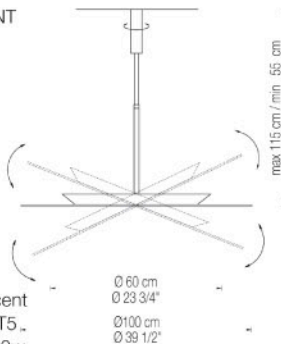

WALL / CEILING  
 ø50cm / 19 3/4"

Fluorescent  
 Max 1x32w G10Q

⊕ ⊖ CE ADA

IP20

**hoopglass**

Wall or ceiling flush mount with high-gloss triple-layer blown-glass diffuser available in: white rope, cognac and gray graphite.

Fluorescent  
 Max 1x40w G10Q

⊕ ⊖ CE ADA

IP20

**hoopmetal**

Indirect wall or ceiling flush mount. Metal face is finished in a high-gloss enamel available in white, black, or red.

glossy black cod.9011-01

white cod.9011-02

red cod.9011-03

PENDANT

ø60  
 Fluorescent  
 circular T5  
 Max 1x40w

ø100  
 Fluorescent  
 circular T5  
 Max 1x40w

⊕ ⊖ CE

IP20

**hanging hoop**

Adjustable pendant fixture with a glossy acrylic face. A unique swivel mechanism allows its light source to easily be directed in many different positions.

black cod.9026-10  
 ø60 cm  
 23 1/2"

black cod.9026-11  
 ø100 cm  
 39 1/2"

white cod.9026-12  
 ø60 cm  
 23 1/2"

white cod.9026-13  
 ø100 cm  
 39 1/2"

ø60  
 N.America / Japan  
 Energy saving  
 Max 4x23w E26 120v