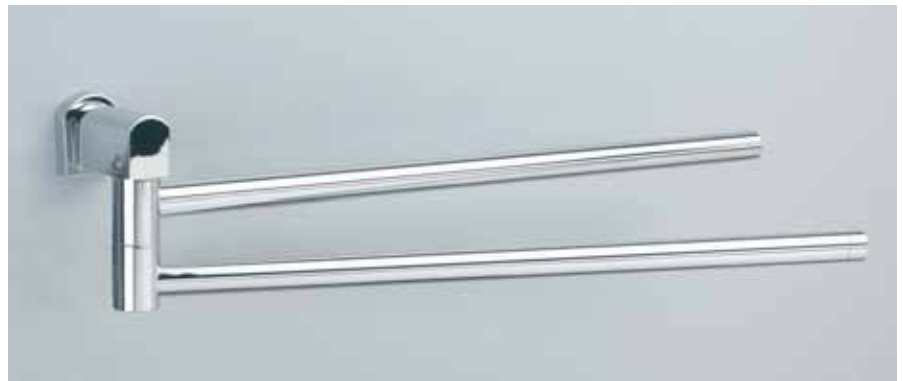

Accesorios BELLATERRA pared Diseño DEFERRAN
Accessories BELLATERRA wall mounted Design DEFERRAN

Ref. 85144 L. 400
Ref. 85145 L. 500
Ref. 85146 L. 600
 Repisa - Shelf
 Acabados - Finishes: CR - CRO - SCR

Ref. 85147 L. 300
Ref. 85148 L. 500
Ref. 85149 L. 600
 Toallero barra - Towel rail
 Acabados - Finishes: CR - CRO - SCR

2-2

Ref. 85140 Ø 185
 Toallero aro - Towel ring
 Acabados - Finishes: CR - CRO - SCR

Ref. 85141 L. 450
 Toallero doble barra móvil - Towel holder arms
 Acabados - Finishes: CR - CRO - SCR

Ref. 85139 h. 170 L. 350
 Asa de baño - Bath handle
 Acabados - Finishes: CR - CRO - SCR

Ref. 85160 570 x 320
 Toallero - Towel holder
 Acabados - Finishes: CR - CRO - SCR