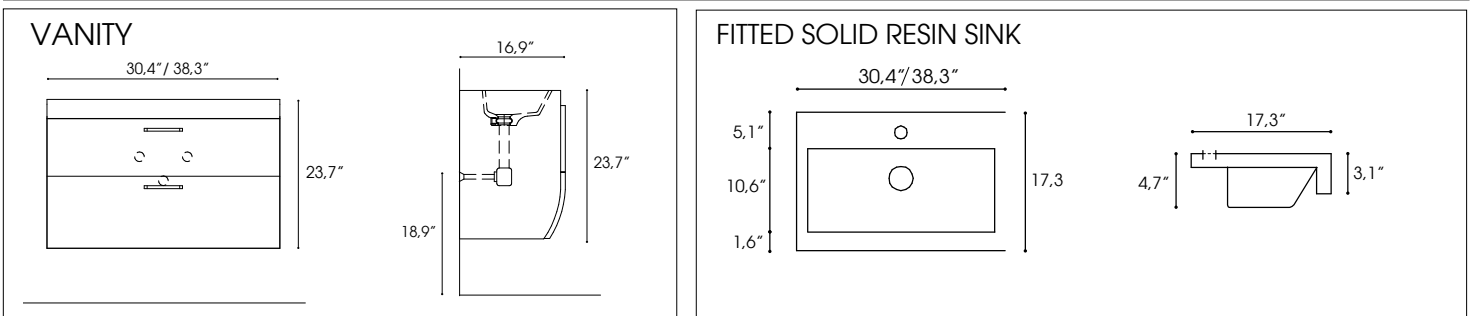

NEW DAY COLLECTIONS SETS (prices including sinks, faucets not included)

NEW DAY COLLECTION SET NN1		Glossy White	Natural Oak	Wenge	Gray Oak	Price
		Code	Code	Code	Code	
	Vanity light	SA01	SA01	SA01	SA01	$ 375
	Medicine cabinet W. 30,9"	AP09	AP14	AP10	AP11	$ 825
	Vanity with sink W. 30,4"	WC01	WC02	WC03	WC04	$ 2.975
	Total set					$ 4.175
	Short storage W. 11,8"	AP01/N	AP16/N	AP02/N	AP03/N	$ 575
NEW DAY COLLECTION SET NN2		Glossy White	Natural Oak	Wenge	Gray Oak	Price
		Code	Code	Code	Code	
	Vanity light	SA01	SA01	SA01	SA01	$ 375
	Medicine cabinet W. 30,9"	AP09	AP14	AP10	AP11	$ 825
	Vanity with sink W. 38,8"	WC05	WC06	WC07	WC08	$ 3.375
	Total set					$ 4.575
NEW DAY COLLECTION SET NN3		Glossy White	Natural Oak	Wenge	Gray Oak	Price
		Code	Code	Code	Code	
	Vanity light	AA01	AA01	AA01	AA01	$ 375
	Medicine cabinet W. 20,6"	AP05	AP13	AP06	AP07	$ 595
	Vanity with sink W. 30,4"	WC01	WC02	WC03	WC04	$ 2.975
	Total set					$ 3.945
	Tall storage W. 11,8"	AB01/N	AB06/N	AB02/N	AB03/N	$ 875
NEW DAY COLLECTION SET NN4		Glossy White	Natural Oak	Wenge	Gray Oak	Price
		Code	Code	Code	Code	
	Vanity light	AA01	AA01	AA01	AA01	$ 375
	Medicine cabinet W. 30,9"	AP09	AP14	AP10	AP11	$ 825
	Vanity with sink W. 38,8"	WC05	WC06	WC07	WC08	$ 3.375
	Total set					$ 4.575

NEW DAY COLLECTION

technical scheme