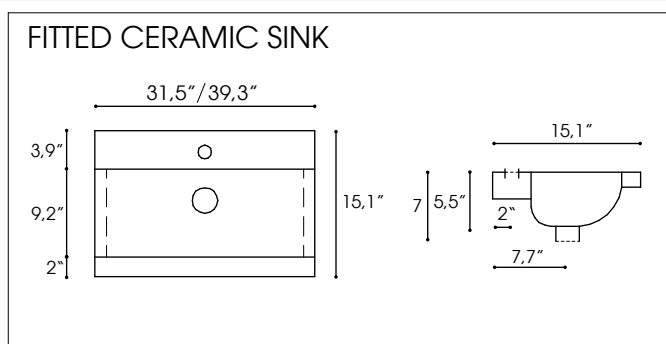

INTEGRAL COLLECTIONS SETS (prices including sinks, faucets not included)

INTEGRAL COLLECTION SET NG1		Wenge	Natural Oak	Glossy White	Price per unit
	Vanity light	AA01	AA01	AA01	$ 375
	Mirror W. 30,9"	AS06	AS10	AS05	$ 300
	Fitted ceramic sink W. 39,3"	LL04	LL04	LL04	$ 975
	Vanity W. 38,3"	IN05	IN06	IN04	$ 1.475
	Total set				$ 3.125
	Tall storage W. 12,8"	IB09	IB11	IB07	$ 1.175
INTEGRAL COLLECTION SET NG2		Wenge	Natural Oak	Glossy White	Price per unit
	Vanity light	AA01	AA01	AA01	$ 375
	Medicine Cabinet W. 20,6"	AP06	AP13	AP05	$ 595
	Fitted ceramic sink W. 31,5"	LL03	LL03	LL03	$ 850
	Vanity W. 30,4"	IN02	IN03	IN01	$ 1.375
	Total set				$ 3.195
	Short storage cabinet W. 12,8"	IB03	IB05	IB01	$ 875
INTEGRAL COLLECTION SET NG3		Wenge	Natural Oak	Glossy White	Price per unit
	Vanity light	AA01	AA01	AA01	$ 375
	Medicine Cabinet W. 30,9"	AP10	AP14	AP09	$ 825
	Fitted ceramic sink W. 39,3"	LL04	LL04	LL04	$ 975
	Vanity W. 38,3"	IN05	IN06	IN04	$ 1.475
	Total set				$ 3.650

INTEGRAL COLLECTION

technical scheme