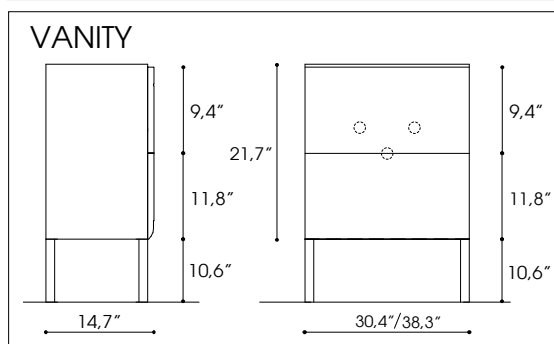

INTEGRAL COLLECTIONS SETS (prices including sinks, faucets not included)

INTEGRAL COLLECTION SET NG1		Wenge	Natural Oak	Glossy White	Price per unit
	Vanity light	AA01	AA01	AA01	$ 375
	Mirror W. 30,9"	AS06	AS10	AS05	$ 300
	Fitted ceramic sink W. 39,3"	LL04	LL04	LL04	$ 975
	Vanity W. 38,3"	IN05	IN06	IN04	$ 1.475
	Total set				$ 3.125
	Tall storage W. 12,8"	IB09	IB11	IB07	$ 1.175
INTEGRAL COLLECTION SET NG2		Wenge	Natural Oak	Glossy White	Price per unit
	Vanity light	AA01	AA01	AA01	$ 375
	Medicine Cabinet W. 20,6"	AP06	AP13	AP05	$ 595
	Fitted ceramic sink W. 31,5"	LL03	LL03	LL03	$ 850
	Vanity W. 30,4"	IN02	IN03	IN01	$ 1.375
	Total set				$ 3.195
	Short storage cabinet W. 12,8"	IB03	IB05	IB01	$ 875
INTEGRAL COLLECTION SET NG3		Wenge	Natural Oak	Glossy White	Price per unit
	Vanity light	AA01	AA01	AA01	$ 375
	Medicine Cabinet W. 30,9"	AP10	AP14	AP09	$ 825
	Fitted ceramic sink W. 39,3"	LL04	LL04	LL04	$ 975
	Vanity W. 38,3"	IN05	IN06	IN04	$ 1.475
	Total set				$ 3.650

INTEGRAL COLLECTION

technical scheme