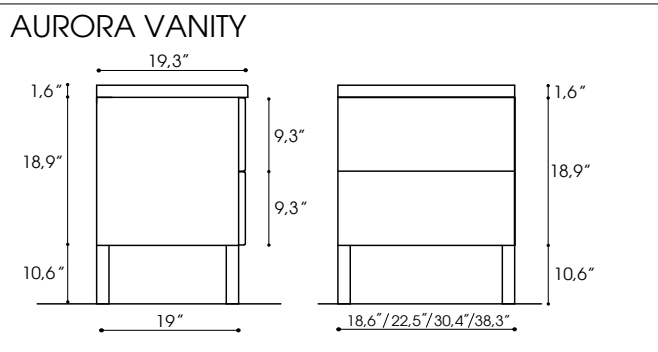

AURORA COLLECTION SET A18		Glossy White		Wenge		Gray Oak	
		Code	Price per unit	Code	Price per unit	Code	Price per unit
	Vanity light	AA01	$ 375	AA01	$ 375	AA01	$ 375
	Medicine cabinet W. 30,9"	AP09	$ 825	AP10	$ 825	AP11	$ 825
	Ceramic sink: Teorema/R	8031/R	$ 550	8031/R	$ 550	8031/R	$ 550
	Wooden top W. 30,6"	AT07	$ 375	AT08	$ 375	AT09	$ 375
	Vanity W. 30,4"	AN07	$ 1.175	AN08	$ 1.175	AN09	$ 1.175
	Total set		$ 3.300		$ 3.300		$ 3.300
Short storage W. 11,8"		AP01	$ 575 each	AP02	$ 575 each	AP03	$ 575 each

AURORA COLLECTION SET A19		Glossy White		Wenge		Gray Oak	
		Code	Price per unit	Code	Price per unit	Code	Price per unit
	Vanity light (2 units)	2 x AA01	$ 750	2 x AA01	$ 750	2 x AA01	$ 750
	Medicine cabinet W. 20,6" (2 units)	2 x AP05	$ 1.190	2 x AP06	$ 1.190	2 x AP07	$ 1.190
	Ceramic sink: Wind/R (2 units)	2 x 8030/R	$ 1.100	2 x 8030/R	$ 1.100	2 x 8030/R	$ 1.100
	Wooden top W 45,3"	AT16	$ 575	AT17	$ 575	AT18	$ 575
	Vanity W. 22,5" (2 units)	2 x AN04	$ 2.150	2 x AN05	$ 2.150	2 x AN06	$ 2.150
	Total set		$ 5.765		$ 5.765		$ 5.765
Kit 4 p. chrome feet H. 10,6" (2 units)		AA03	$ 350 each	AA03	$ 350 each	AA03	$ 350 each

AURORA COLLECTION

technical scheme