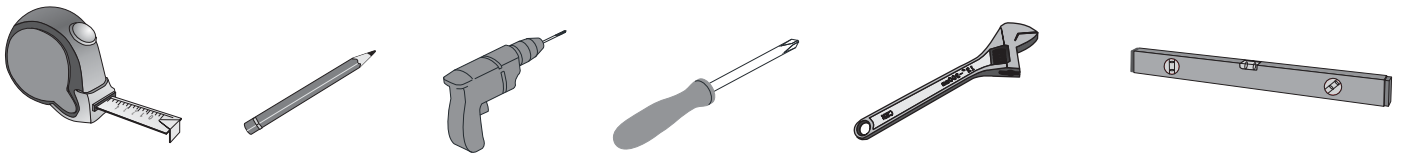

INSTALLATION

MAIN BODY PARTS

INSTALLATION PARTS

Virtu USA vanities are handcrafted and may vary with a minor manufacturing tolerance. Natural stone characteristics are very subjective and may vary with natural veining, crystallization and lining.

ERECTING TOOL

DRAWER UBSTAKKM , REMOVE,ADJUST

hang

remove