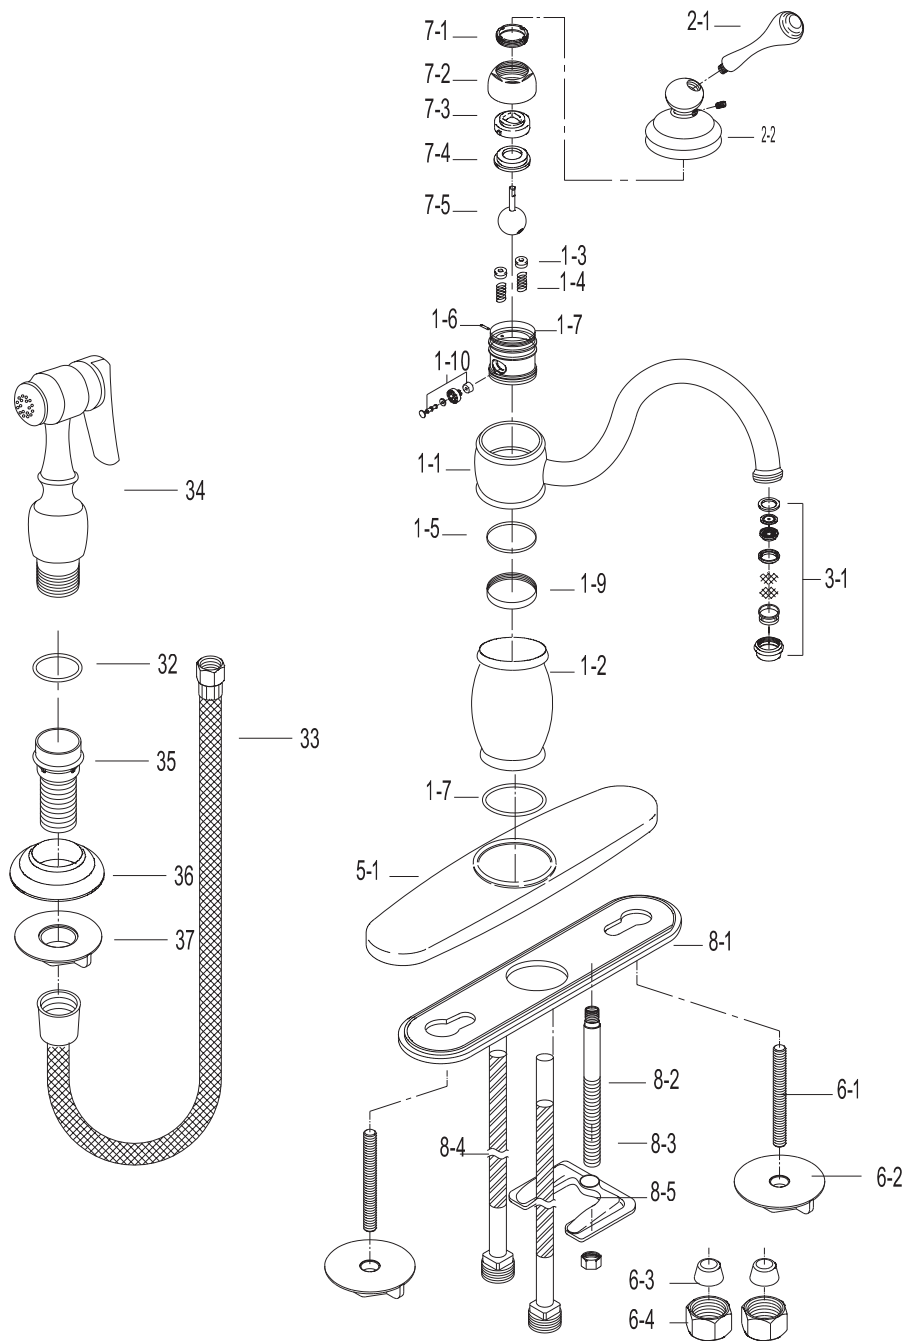

MODEL#: **EB1575PL**

Mono Deck Mount Kitchen Faucets w/ Brass Sprayer, mount with or w/o plate

**Note:** Drawing shows overall style of the product, faucet handle style may be different to the product model number this chart is referring to.