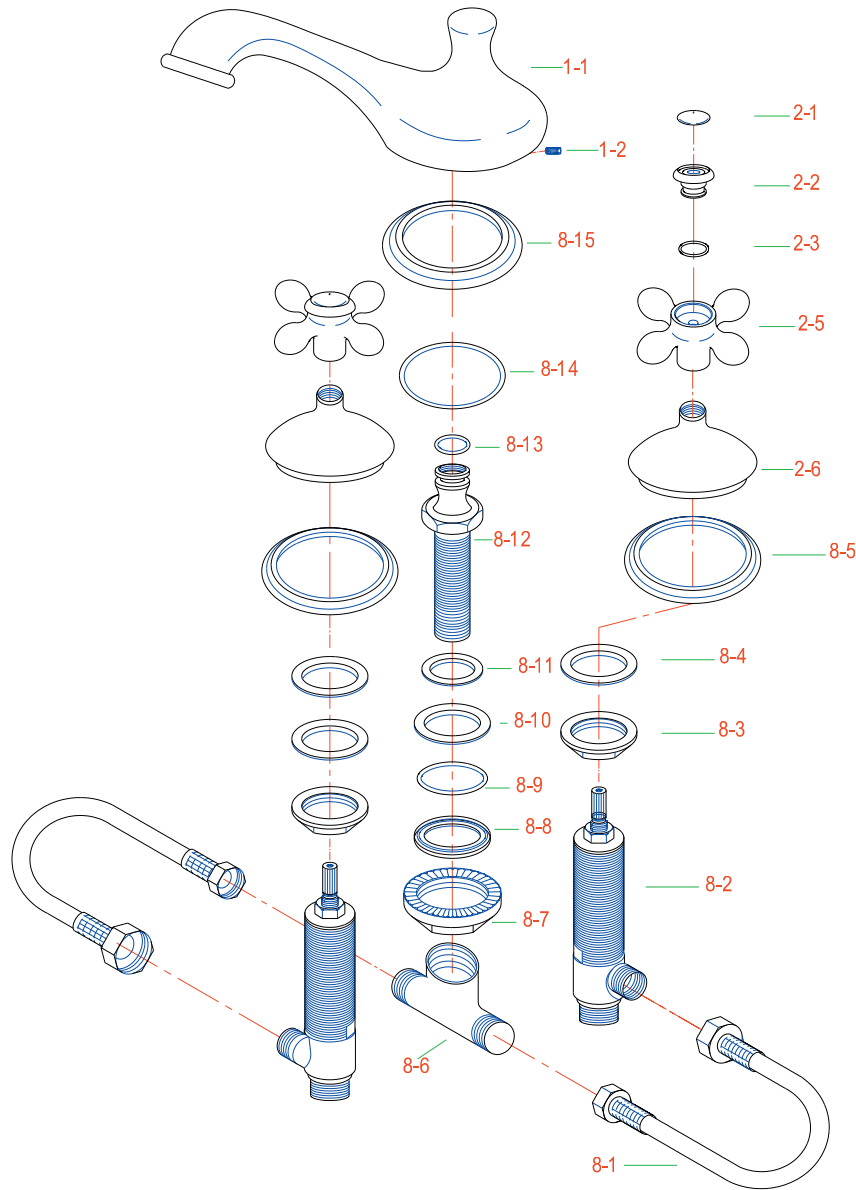

MODEL#: **ES3331AX**

Classic Tub Filler, 10" Spout Reach, 8" – 14" Adjustable Spread, Quick Connect Spout, 3/4" Hi-Flow Cartridge

Note: Drawing shows overall style of the product, faucet handle style may be different to the product model number this chart is referring to.