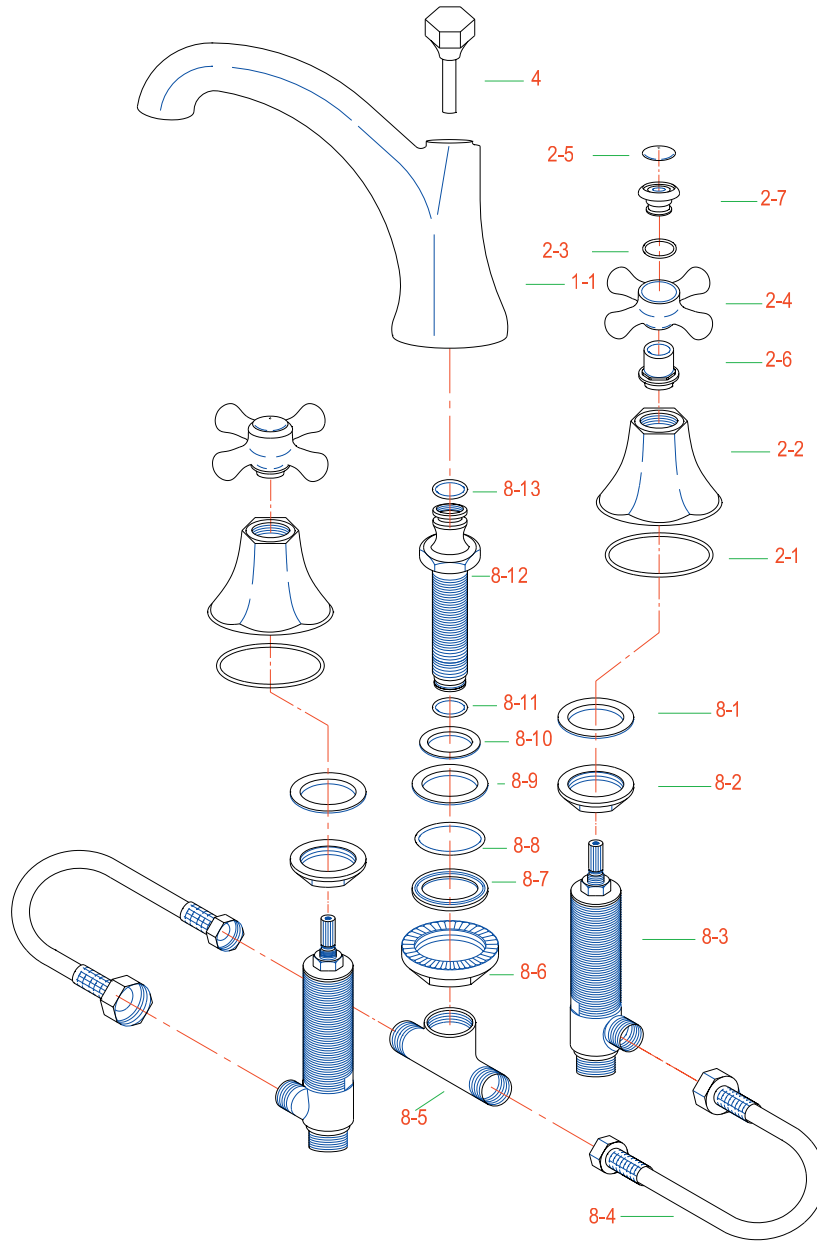

MODEL#: **ES4328PX**

Roman Tub Filler, 9-1/2" Spout Reach, 8" - 14" Adjustable Spread, Quick Connect Spout, 3/4" Hi-Flow Cartridge

Note: Drawing shows overall style of the product, faucet handle style may be different to the product model number this chart is referring to.