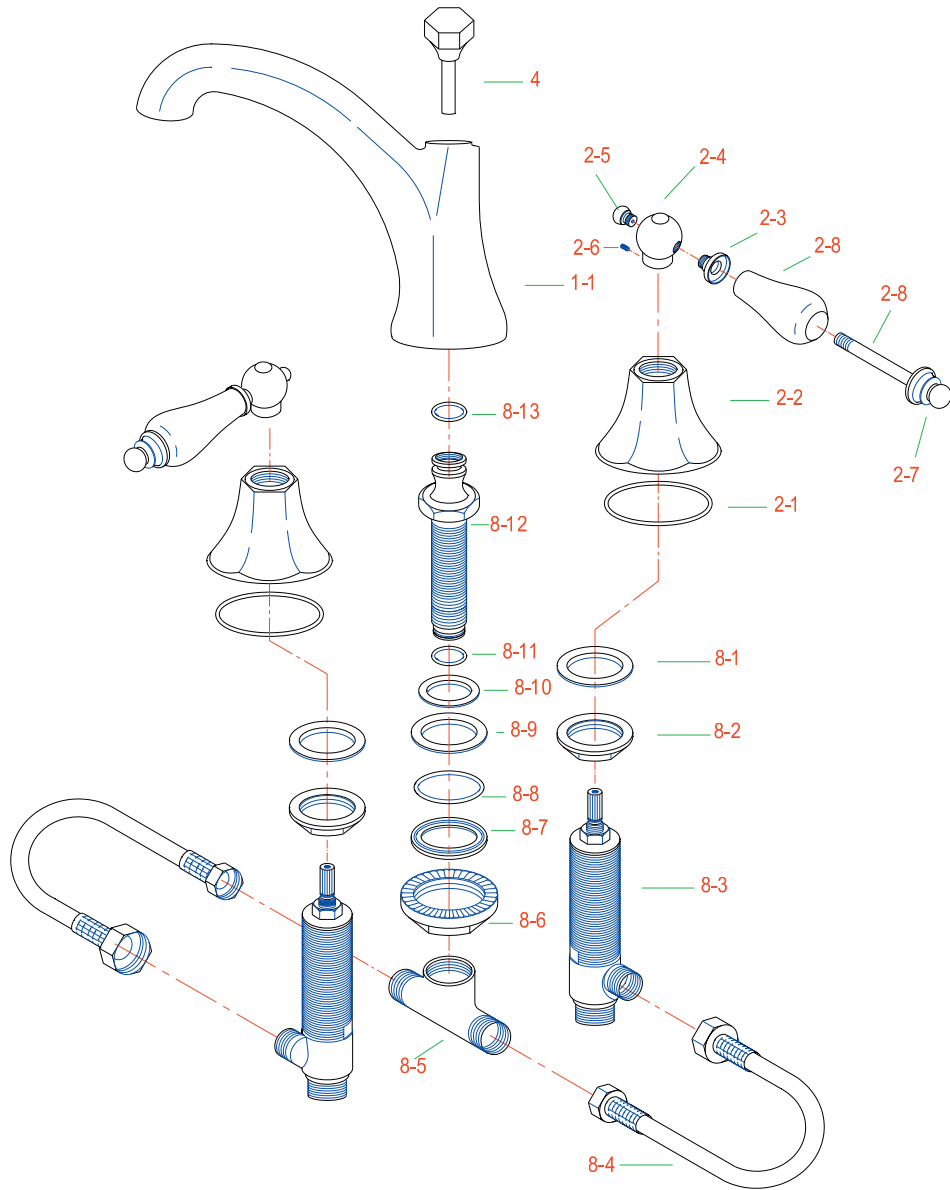

MODEL#: **ES4322PL**

Roman Tub Filler, 9-1/2" Spout Reach, 8" - 14" Adjustable Spread, Quick Connect Spout, 3/4" Hi-Flow Cartridge

Note: Drawing shows overall style of the product, faucet handle style may be different to the product model number this chart is referring to.