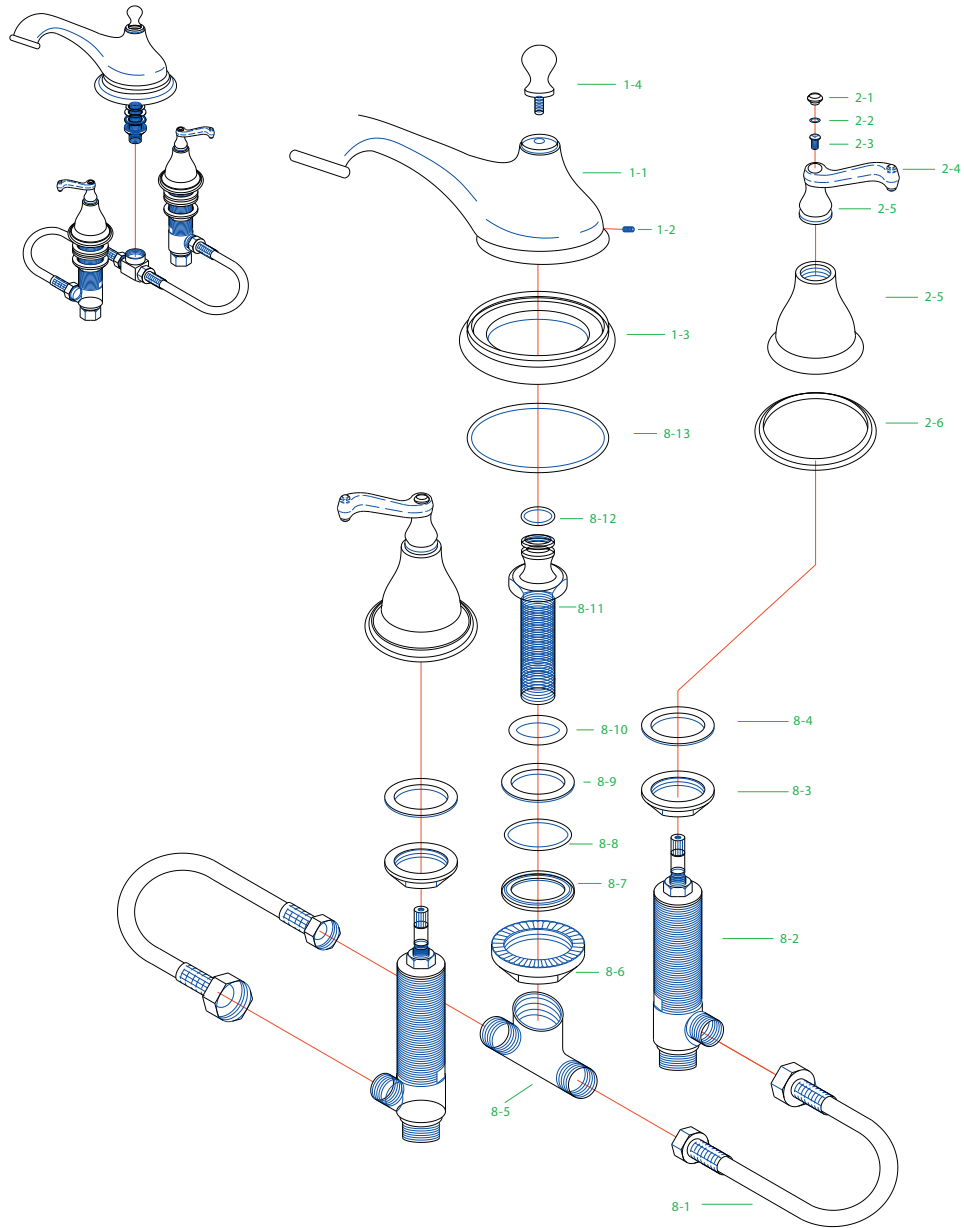

MODEL#: **ES5538FL**

Roman Tub Filler, 3/4" Hi-Flow Cartridge, Quick Connect Spout

Note: Drawing shows overall style of the product, faucet handle style may be different to the product model number this chart is referring to.