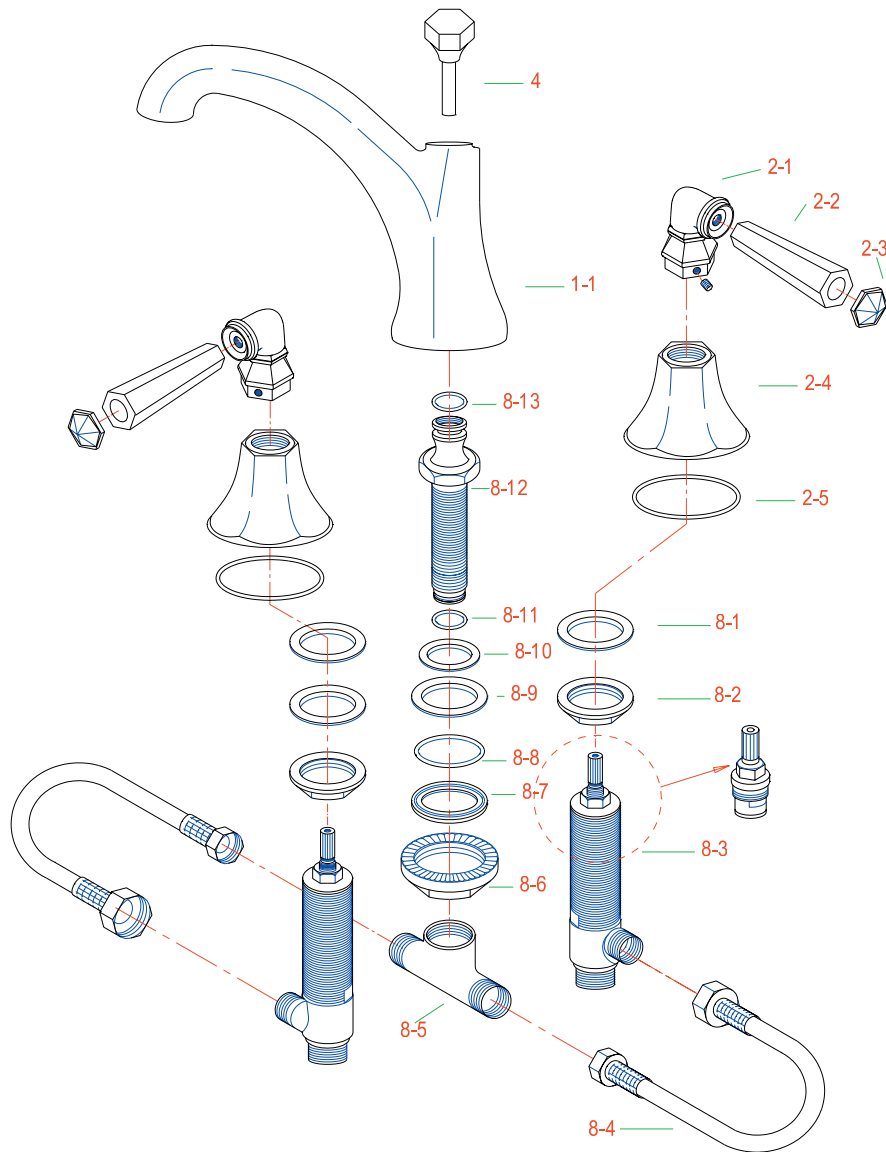

MODEL#: **ES4325HL**

Roman Tub Filler, 9-1/2" Spout Reach, 8" - 14" Adjustable Spread, Quick Connect Spout, 3/4" Hi-Flow Cartridge

Note: Drawing shows overall style of the product, faucet handle style may be different to the product model number this chart is referring to.