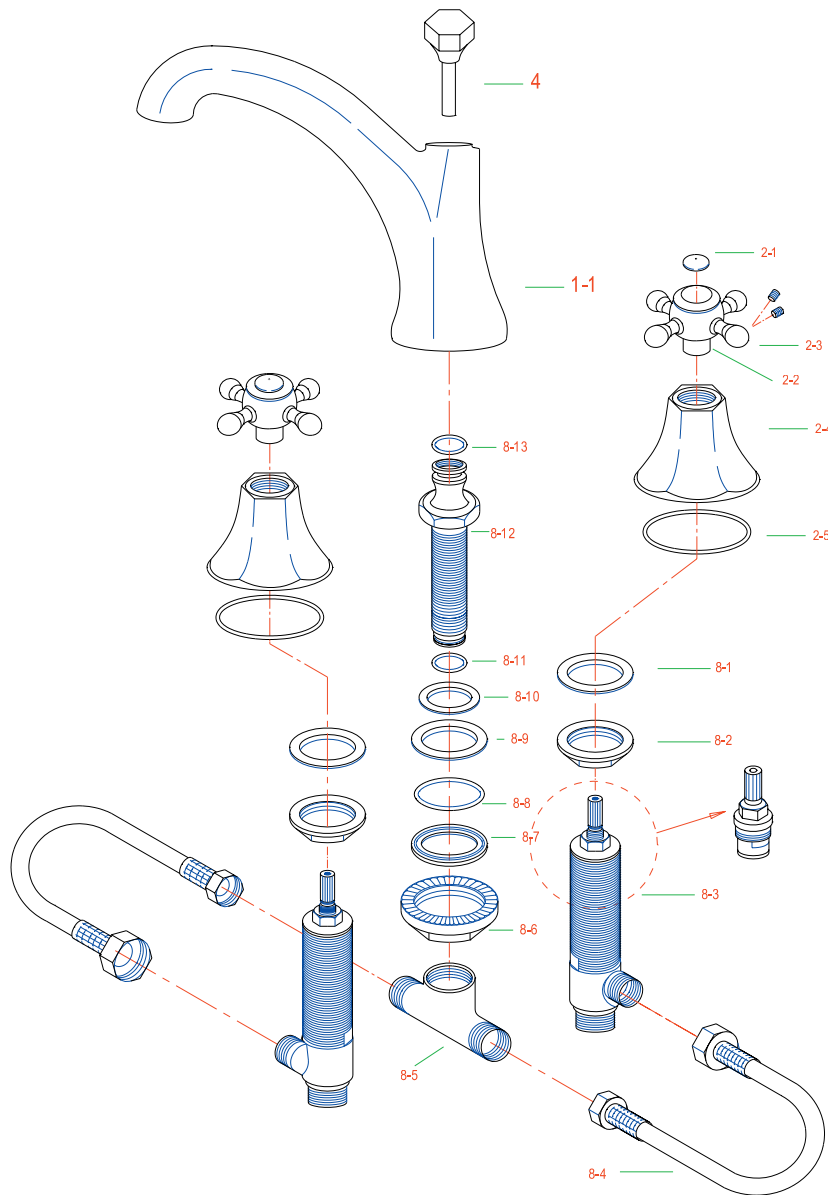

MODEL#: **ES4328BX**

Roman Tub Filler, 9-1/2" Spout Reach, 8" - 14" Adjustable Spread, Quick
Connect Spout, 3/4" Hi-Flow Cartridge

Note: Drawing shows overall style of the product, faucet handle style may be different to the product model number this chart is referring to.