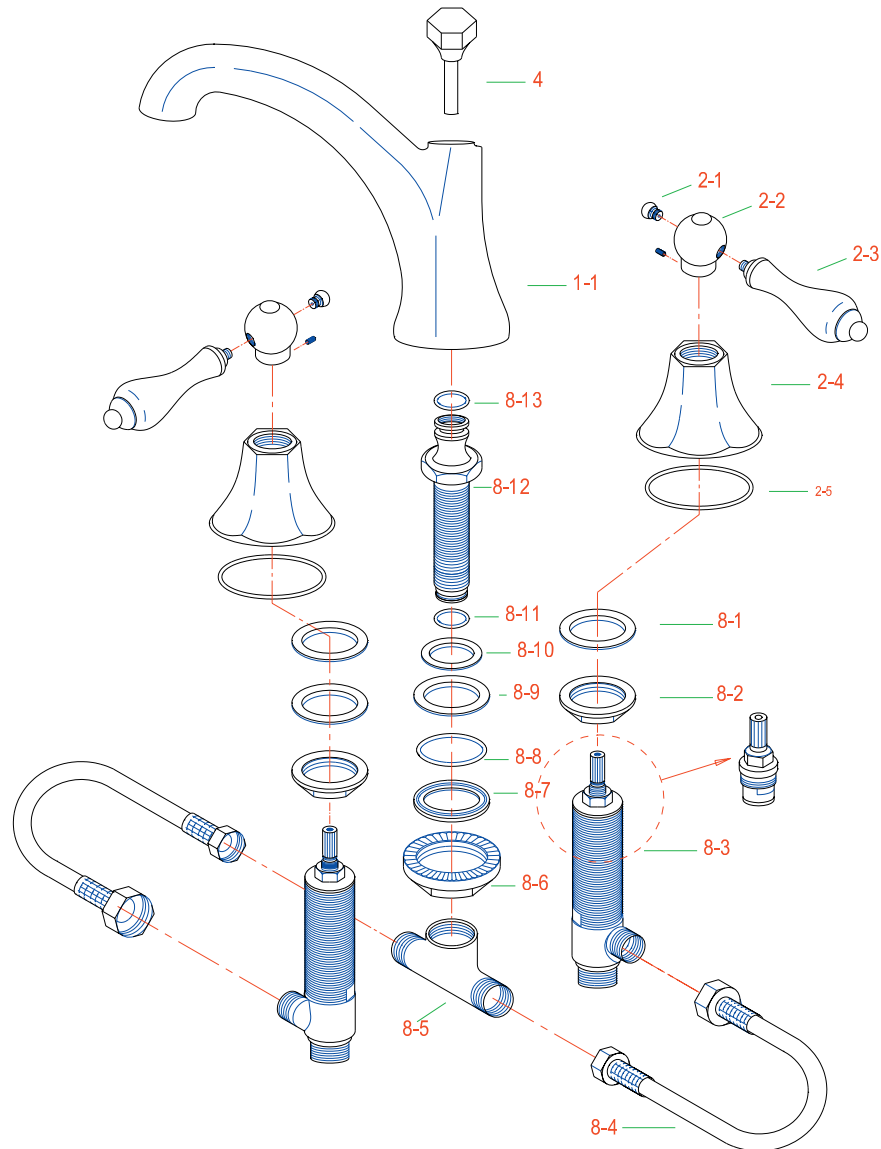

MODEL#: **ES4328AL**

Roman Tub Filler, 9-1/2" Spout Reach, 8" - 14" Adjustable Spread, Quick Connect Spout, 3/4" Hi-Flow Cartridge

Note: Drawing shows overall style of the product, faucet handle style may be different to the product model number this chart is referring to.