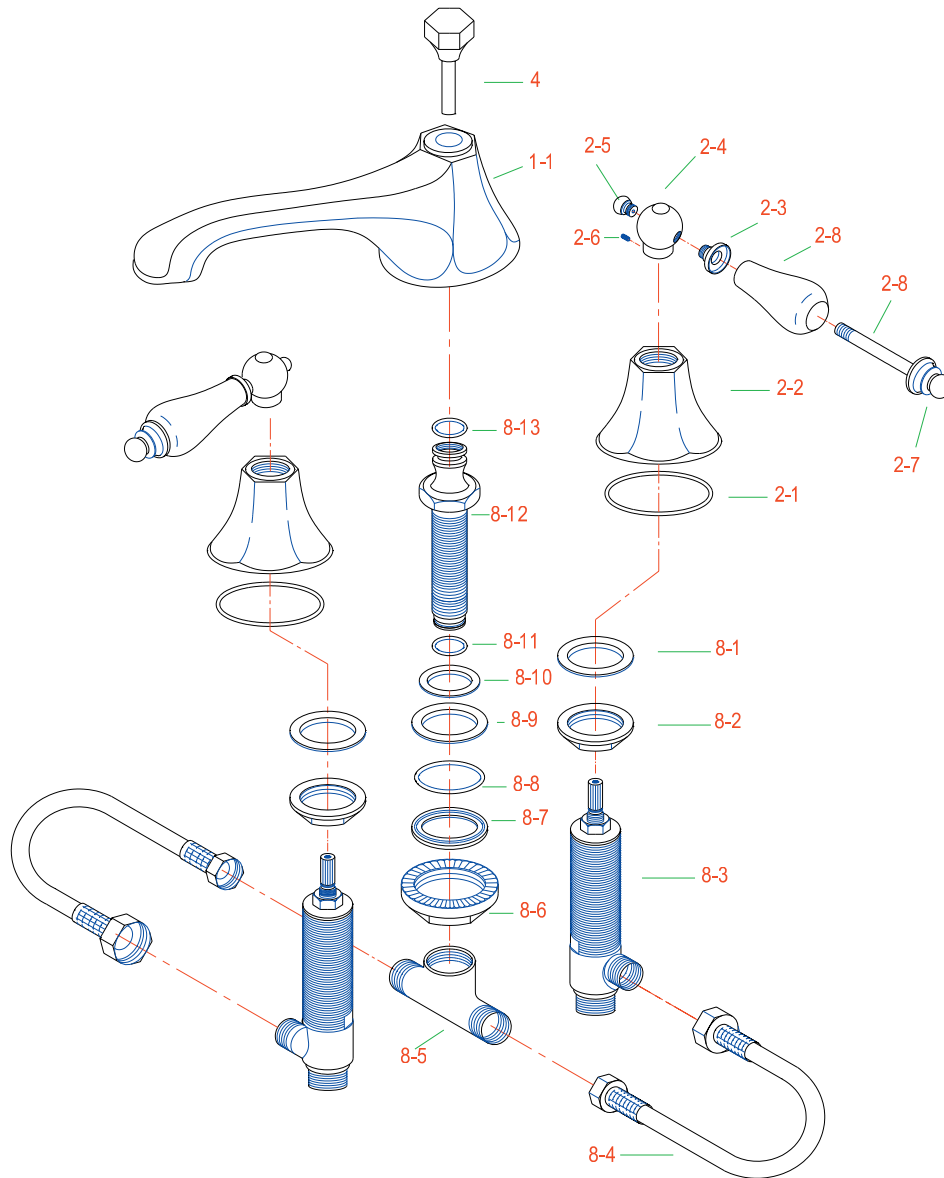

MODEL#: **ES4308PL**

Roman Tub Filler, 10" Spout Reach, 8" – 36" Adjustable Spread, Quick Connect Spout, 3/4" Hi-Flow Cartridge

Note: Drawing shows overall style of the product, faucet handle style may be different to the product model number this chart is referring to.