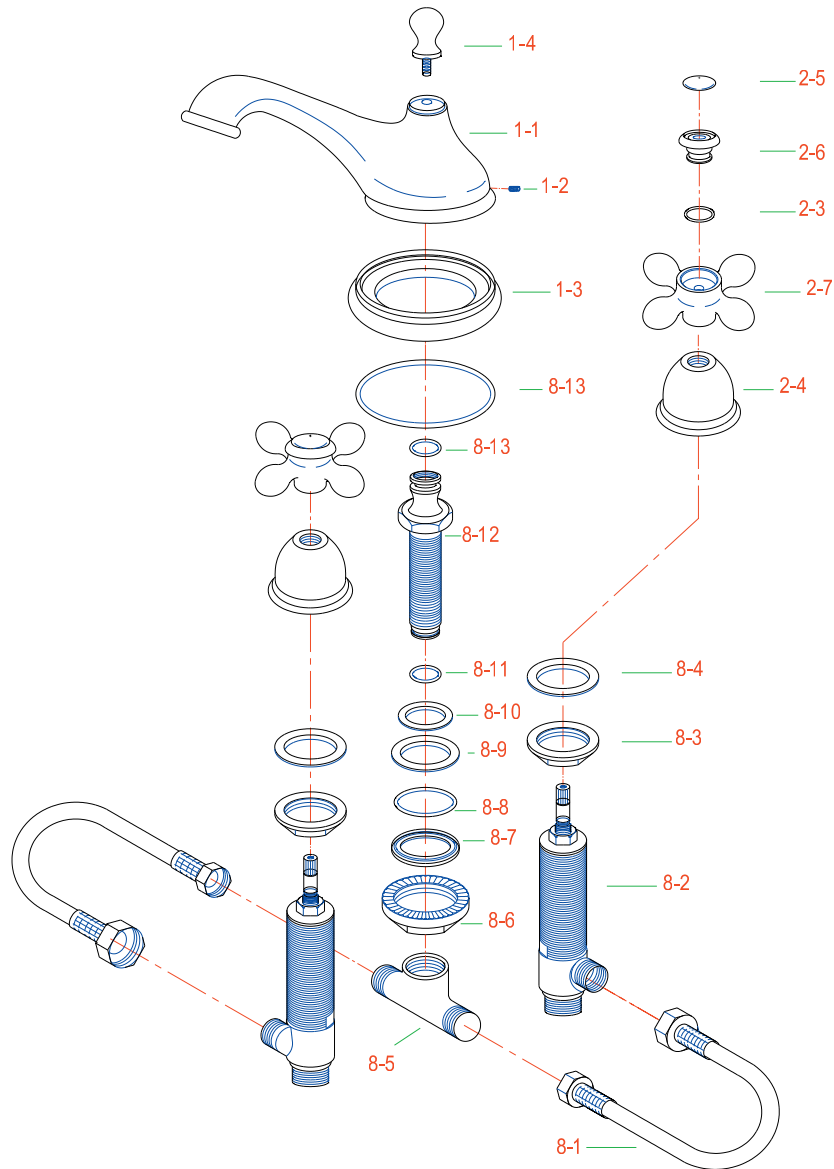

MODEL#: **ES3351AX**

Tube Filler, 10" Spout Reach, 8" – 36" Adjustable Spread, Quick Connect
Spout, 3/4" Hi-Flow Cartridge

Note: Drawing shows overall style of the product, faucet handle style may be different to the product model number this chart is referring to.