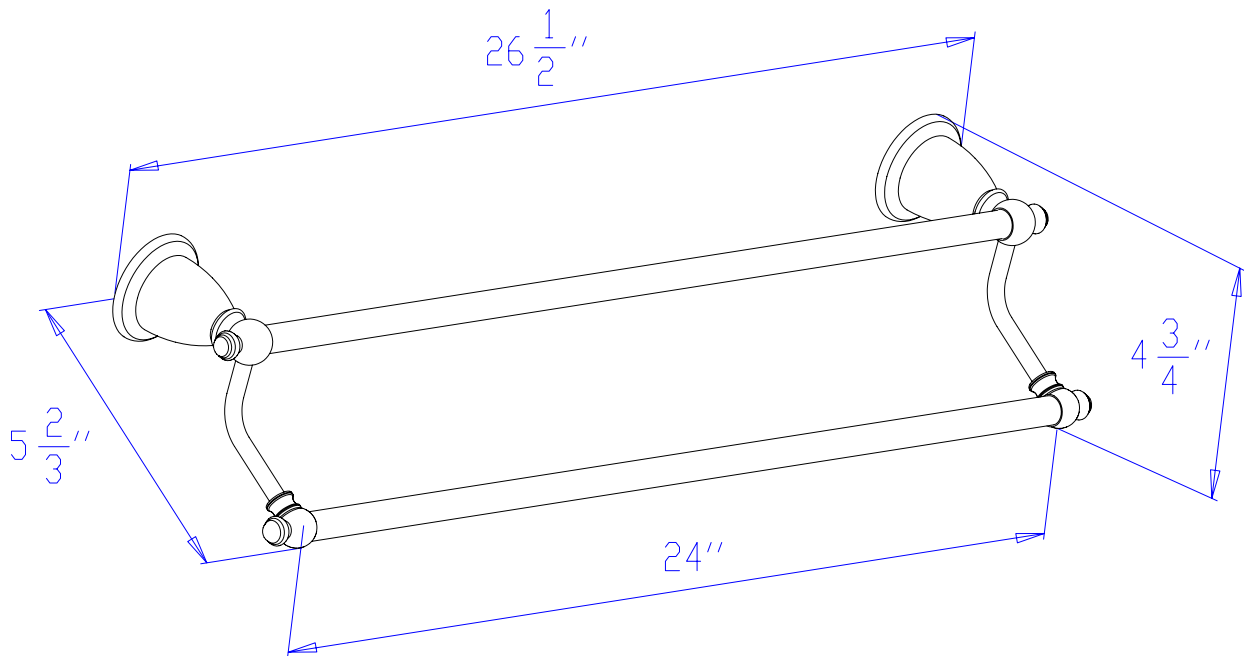

MODEL#: **EBA7973C**

PRODUCT SPECIFICATION SHEET

DESCRIPTION:

English Vintage 24" Dual Towel Bar, Cp

CARTRIDGES (If applicable):

CARTRIDGE TYPE	MODEL #
Hot Cartridge	
Cold Cartridge	
Shared or Single H&C Cartridge	No Cartridge
Diverter (If applicable)	

Note: Please always check with Elements of Design Customer Service for Cartridge Model Number Verification before you order.

Note: Photo above and Drawing below shows overall style of the product, handle styles may be different to the product model number this specification sheet is referring to.

24" Dual Towel Bar