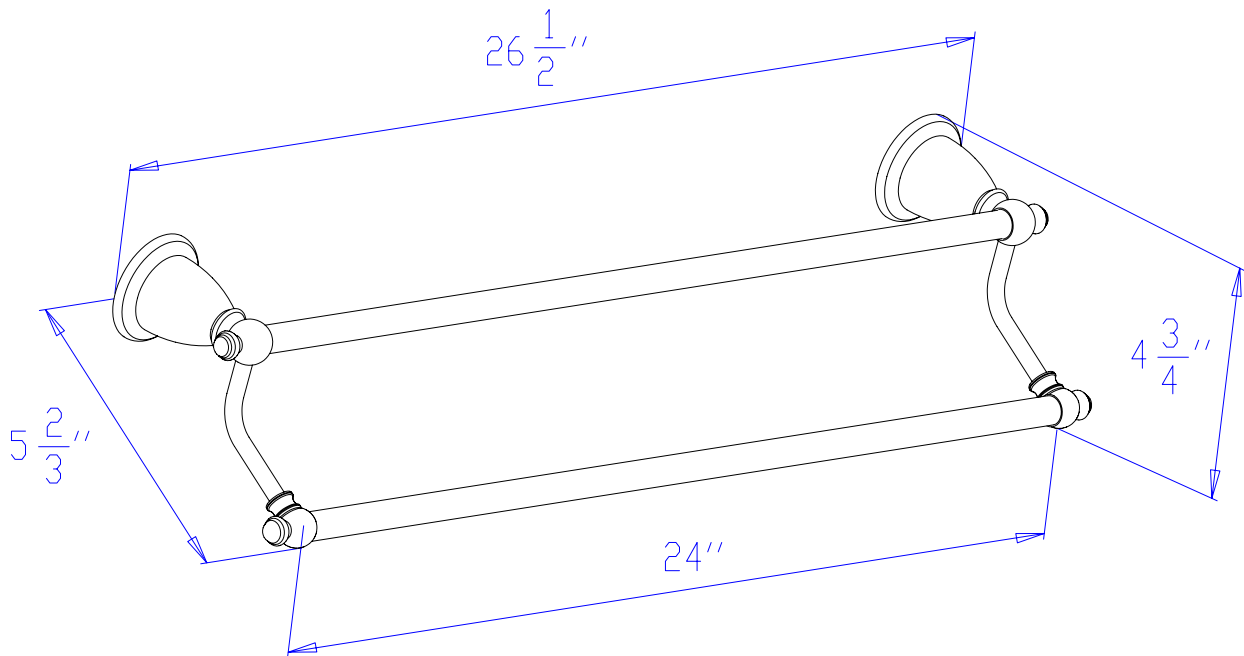

MODEL#: **EBA7973SN**

PRODUCT SPECIFICATION SHEET

DESCRIPTION:

English Vintage 24" Dual Towel Bar, Sn

CARTRIDGES (If applicable):

CARTRIDGE TYPE	MODEL #
Hot Cartridge	
Cold Cartridge	
Shared or Single H&C Cartridge	No Cartridge
Diverter (If applicable)	

Note: Please always check with Elements of Design Customer Service for Cartridge Model Number Verification before you order.

Note: Photo above and Drawing below shows overall style of the product, handle styles may be different to the product model number this specification sheet is referring to.

24" Dual Towel Bar