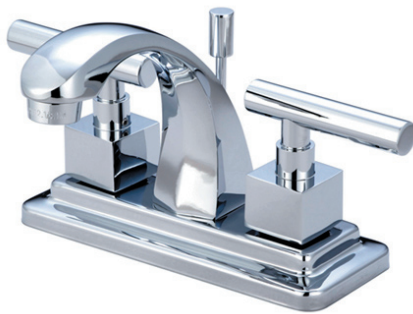

MODEL#: **ES4641CQL**

PRODUCT SPECIFICATION SHEET

MODEL SHOWN: ES4641CQL

Note: Photo above and Drawing below shows overall style of the product, handle styles may be different to the product model number this specification sheet is referring to

DESCRIPTION:

4" Center Set Lavatory Faucet with Brass Pop-Up

WATER FLOW RATE (If applicable):

2 GPM (7.5 LPM) Max @ 60 PSI

AVAILABLE FINISHES:

Chrome, Polished Brass, Oil Rubbed Bronze, Satin Nickel

CARTRIDGES (If applicable):

CARTRIDGE TYPE	MODEL #
Hot Cartridge	KSRPLC4000HC
Cold Cartridge	KSRPLC4000CC
Shared or Single H&C Cartridge	
Diverter (If applicable)	

Note: Please always check with Elements of Design Customer Service for Cartridge Model Number Verification before you order.