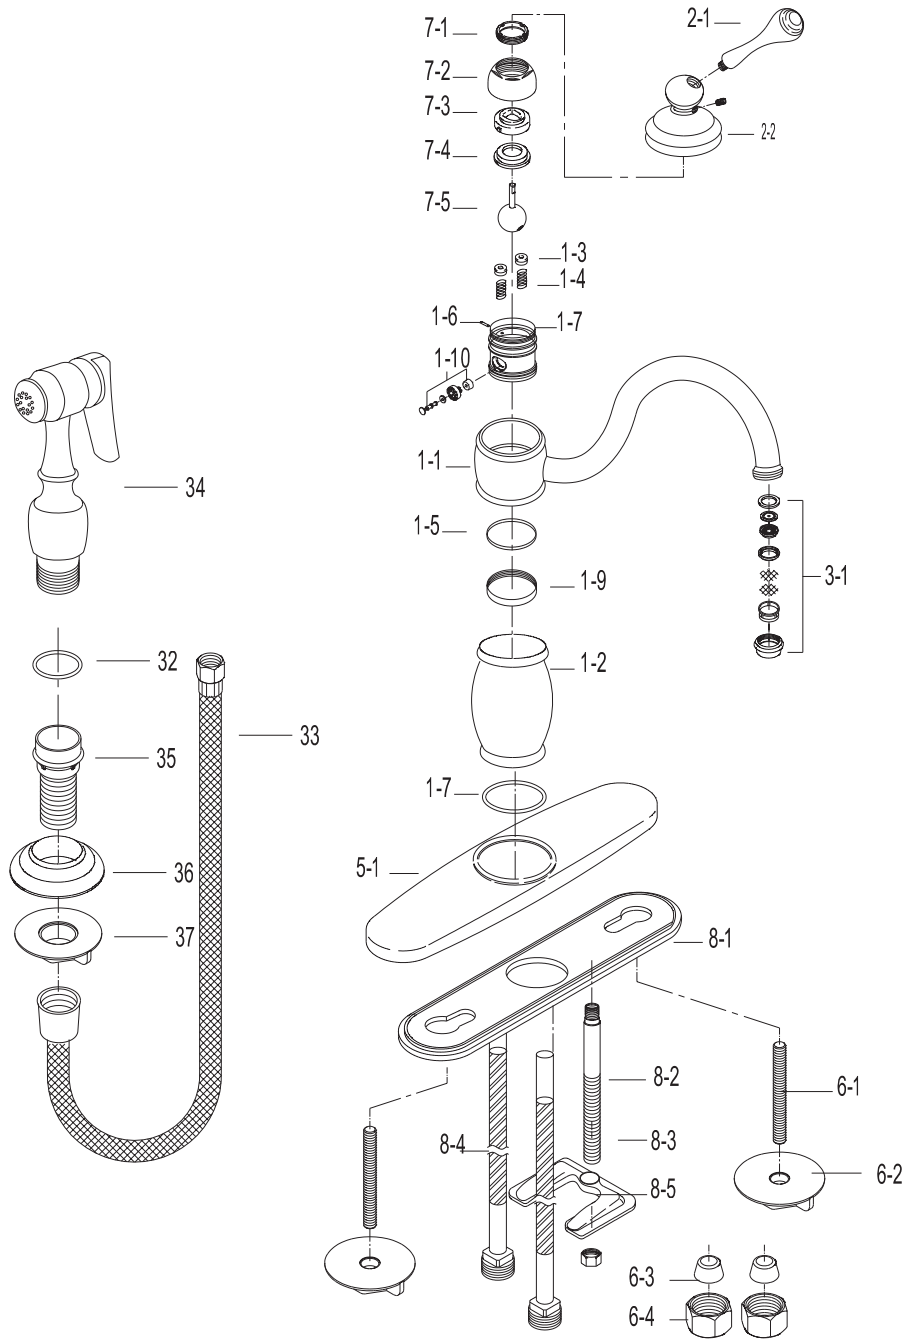

MODEL#: **EB1571PL**

Mono Deck Mount Kitchen Faucets w/ Brass Sprayer, mount with or w/o plate

Note: Drawing shows overall style of the product, faucet handle style may be different to the product model number this chart is referring to.