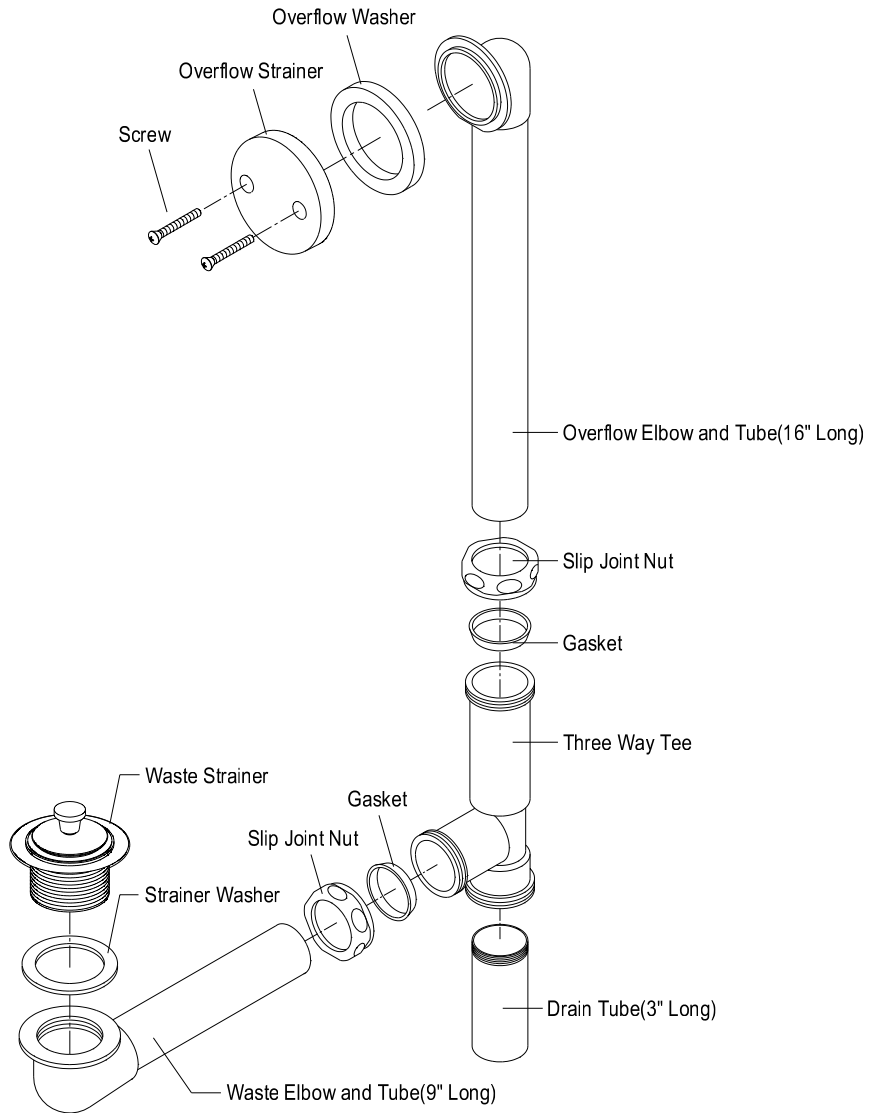

MODEL#: **EDLL3161**

Twist 'N Turn Overflow Drain, 1-1/2" OD, Lift 'N Lock Style

**Note:** Drawing shows overall style of the product, faucet handle style may be different to the product model number this chart is referring to.