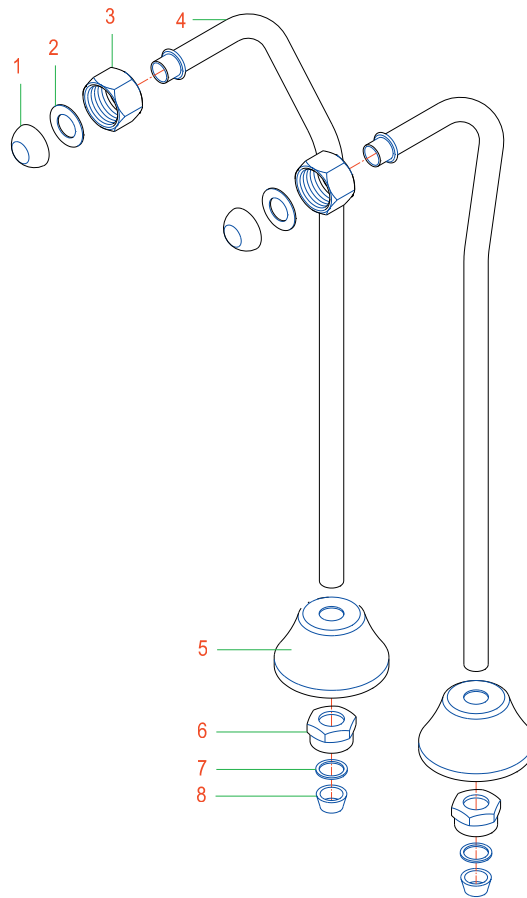

MODEL#: **DS475**

Double Offset Water Supply Line, Sold in Pairs, Bottom 1/2" OD Escutcheons, Top Fits 1/2" IPS or 3/4" IPS Connection, 22" Height

Note: Drawing shows overall style of the product, faucet handle style may be different to the product model number this chart is referring to.