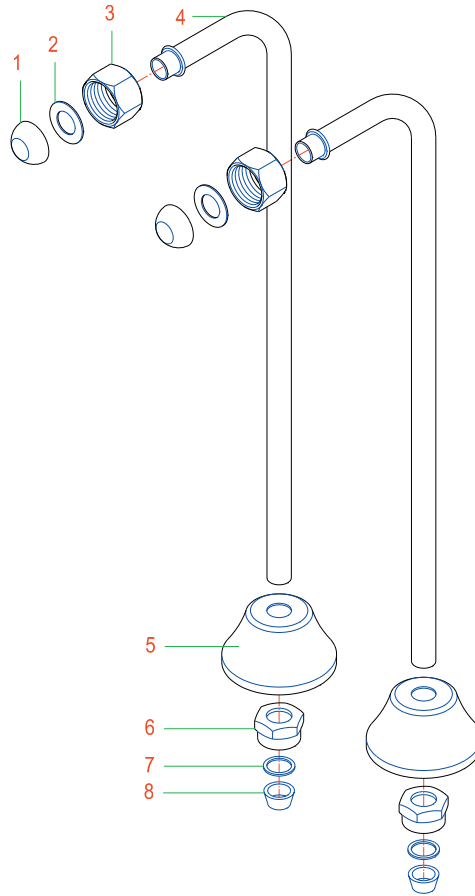

MODEL#: **DS461**

Single Offset Water Supply Line, Sold in Pairs, Bottom 1/2" OD Escutcheons, Top Fits 1/2" IPS or 3/4" IPS Connection, 22" Height

**Note:** Drawing shows overall style of the product, faucet handle style may be different to the product model number this chart is referring to.