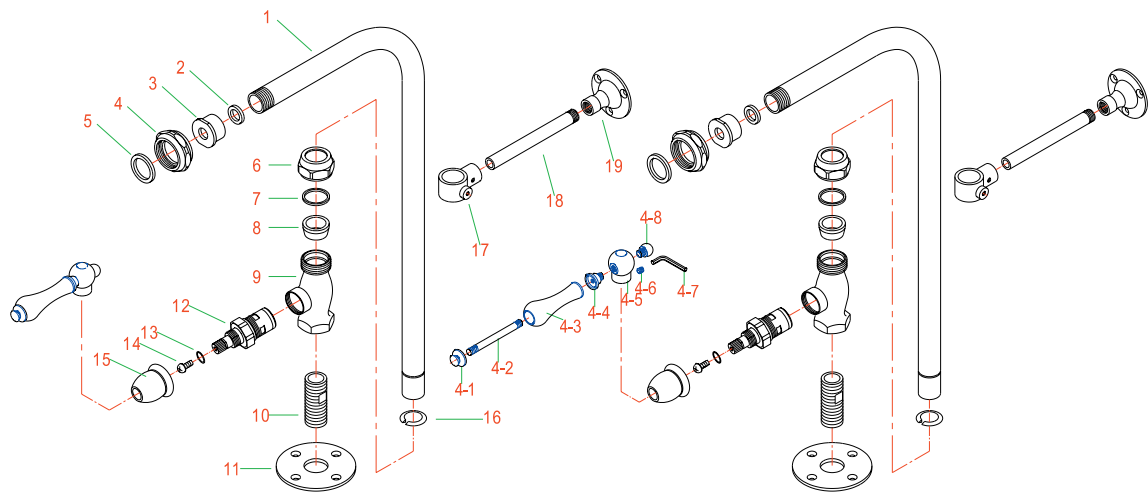

MODEL#: **DS452ML**

Freestanding Water Supply w/ Stop, 13-3/4" Wall Clearance, Sold In Pairs, 23" Maximum, 3/4" IPS Faucet Connection, 1/2" IPS Floor Connection

Note: Drawing shows overall style of the product, faucet handle style may be different to the product model number this chart is referring to.