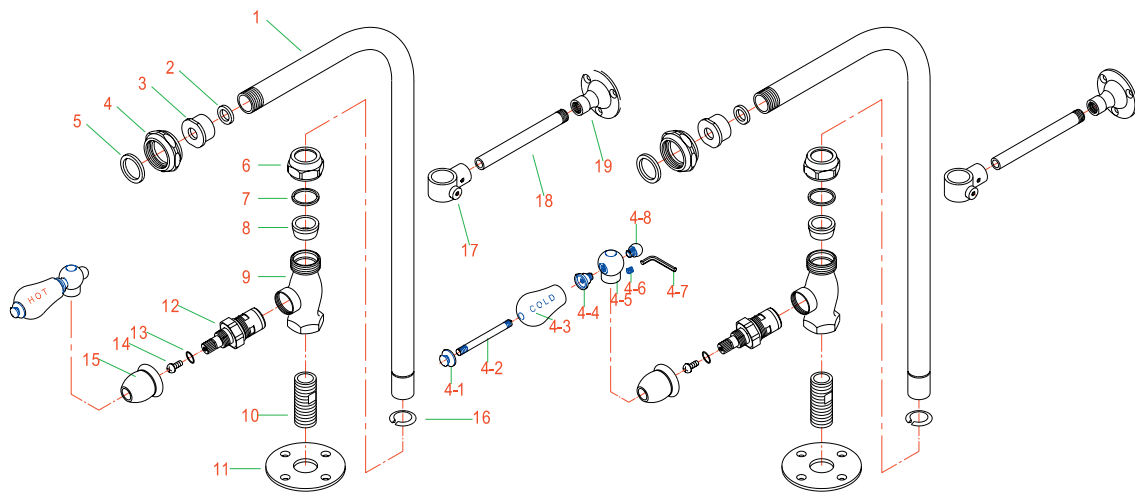

MODEL#: **DS452HCL**

Freestanding Water Supply w/ Stop, 13-3/4" Wall Clearance, Sold In Pairs, 23" Maximum, 3/4" IPS Faucet Connection, 1/2" IPS Floor Connection

Note: Drawing shows overall style of the product, faucet handle style may be different to the product model number this chart is referring to.