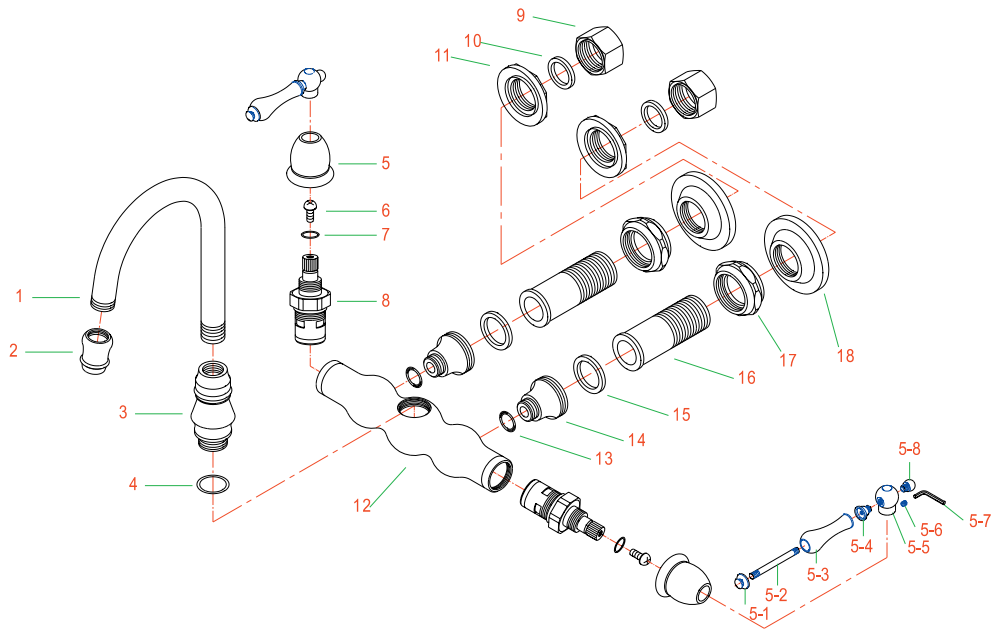

MODEL#: **DS2085**

For Clawfoot Tub and Exposed drain Application, Lift and Turn Easy Mechanism, 1-1/2" OD, Max 27" Height, 14" Depth, Makeup 18"

Note: Drawing shows overall style of the product, faucet handle style may be different to the product model number this chart is referring to.