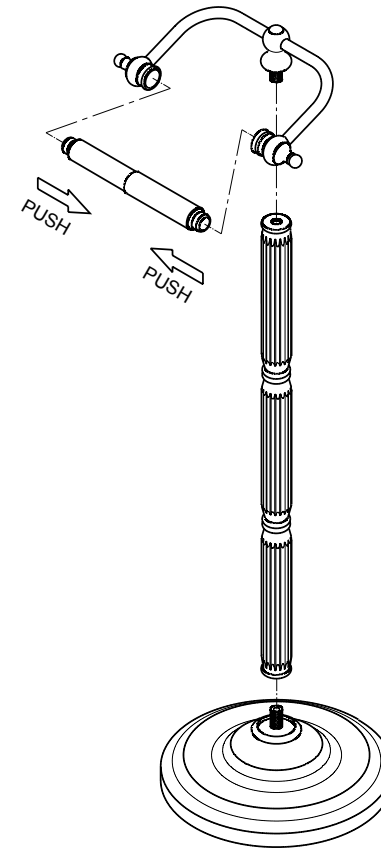

INSTALLATION SHEET

10 YEAR MANUFACTURER'S LIMITED WARRANTY

All parts of this Elements Of Design faucet are warranted to the original retail purchaser to be free from defects in material and workmanship for a period of ten(10) years from the date of purchase as shown on the purchaser's receipt. This warranty is limited to defective parts only, labor charges and/or damage resulting from improper installation, repair or replacements, as well as incidental and consequential damages connected therewith are excluded.

Any damage to this faucet as a result of misuse, abuse, neglect, accident for improper installation or any use not consistent with the instructions furnished by Elements of Design, will void this warranty. Replacement parts can be obtained from your local dealer.

CAUTION!!!

1. Water lines must be completely flushed before use, to avoid bris & clogs in your water system leading to malfunction and reduction of water flow.
2. Warranty to be void if water lines are not flushed before use of new faucet.
3. Use of abrasives of any strength may damage the finish of your faucet and void this warranty.

CODE APPROVAL: LA#M-000018

Elements
Of Design

T 909.465.6687 F 909.548.6843 1877.FAUCET.1
www.eodfaucet.com
email: support@eodfaucet.com