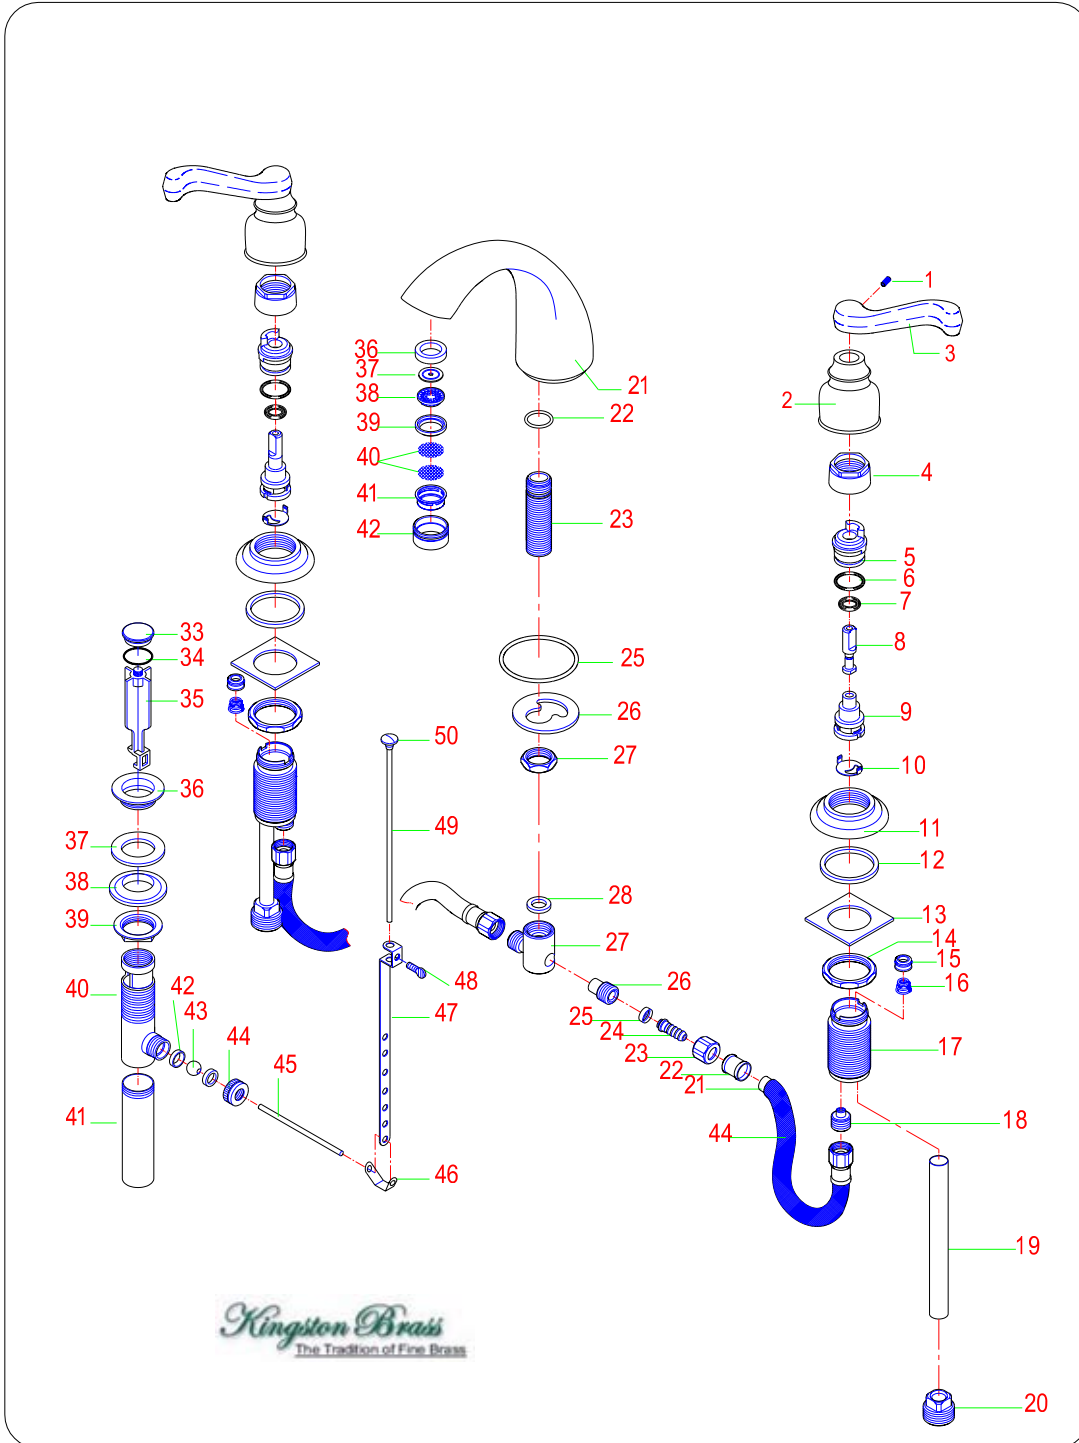

KB8951

Twin brass S handles mini spread faucet, CP.

2003/08/19

Note: Drawing shows overall style of the product, faucet handle style may be different to the product model number this chart is referring to.