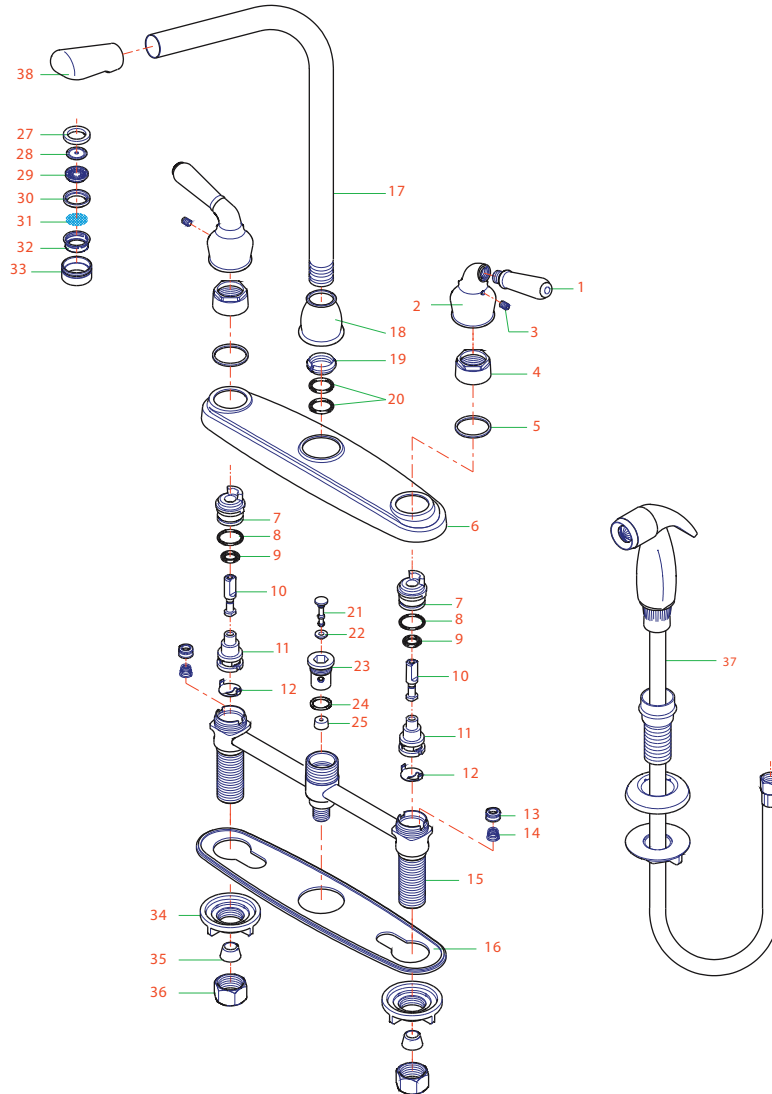

MODEL#: **EB752**

Twin Brass Lever handles 8" Kitchen Faucet, 8" Spout Reach, w/ Side Sprayer

Note: Drawing shows overall style of the product, faucet handle style may be different to the product model number this chart is referring to.