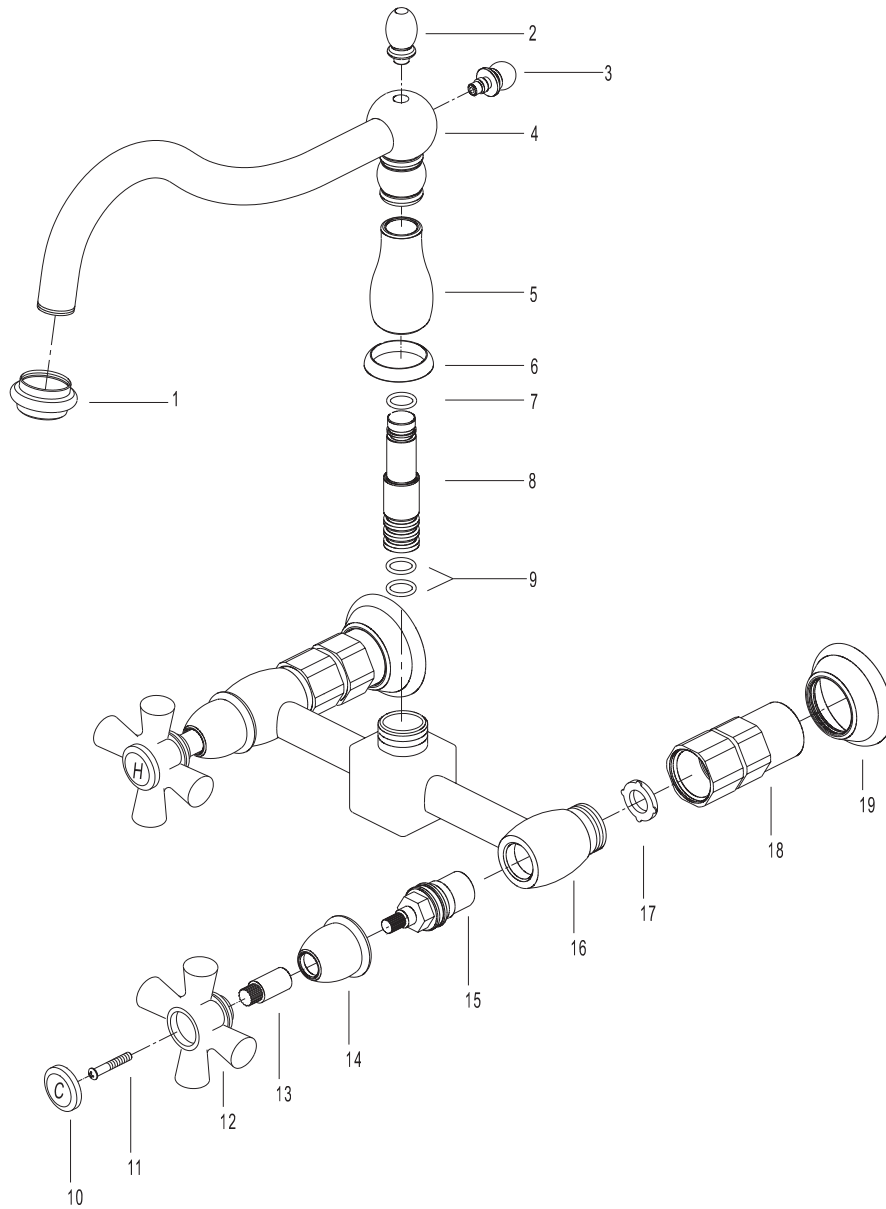

MODEL#: **ES1248PX**

Wall Mount Kitchen Faucet, 8" Spread, 12" Spout Reach from the Wall

**Note:** Drawing shows overall style of the product, faucet handle style may be different to the product model number this chart is referring to.