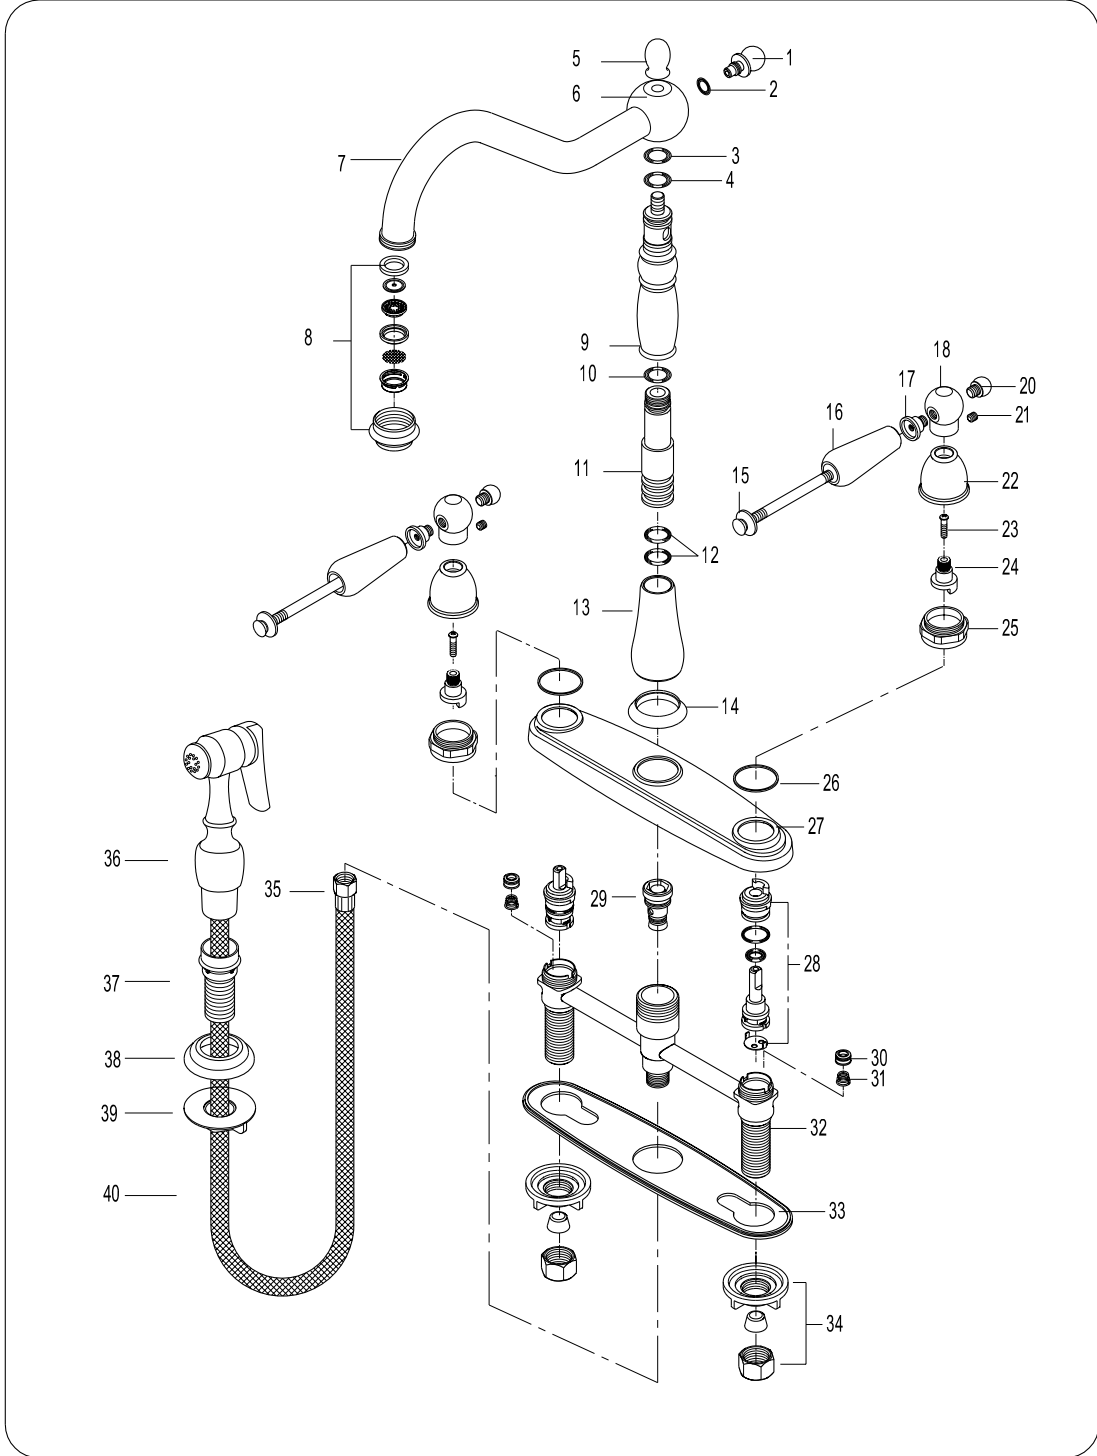

KB1751,2,5,8ALBS

Heritage 8" Center Set Kitchen Faucet, w/brass Sprayer

Jul 12, 05

Note: Drawing shows overall style of the product, faucet handle style may be different to the product model number this chart is referring to.