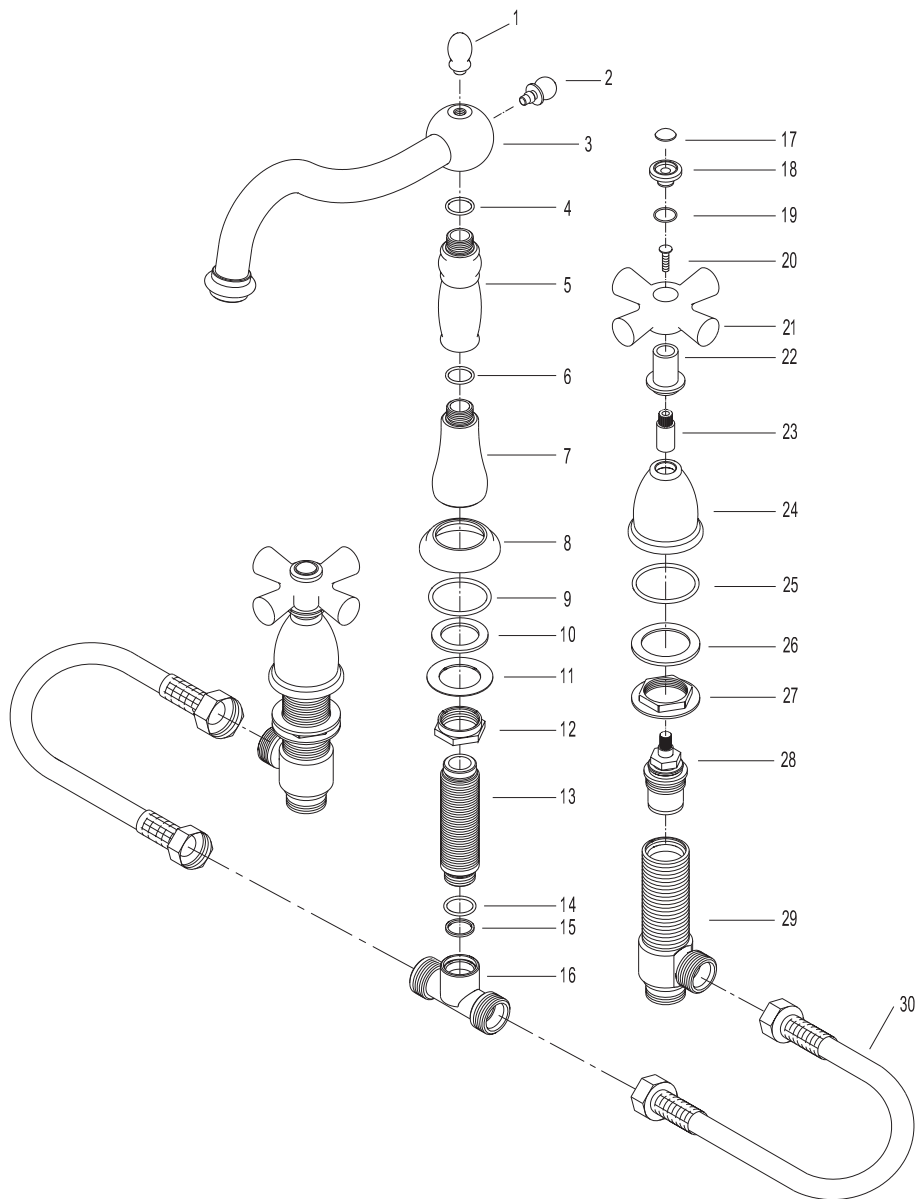

MODEL#: **ES1348PX**

Roman Tub Filler, 10" Spout Reach, 8" – 36" Adjustable Spread, 3/4" Hi-Flow Cartridge

Note: Drawing shows overall style of the product, faucet handle style may be different to the product model number this chart is referring to.