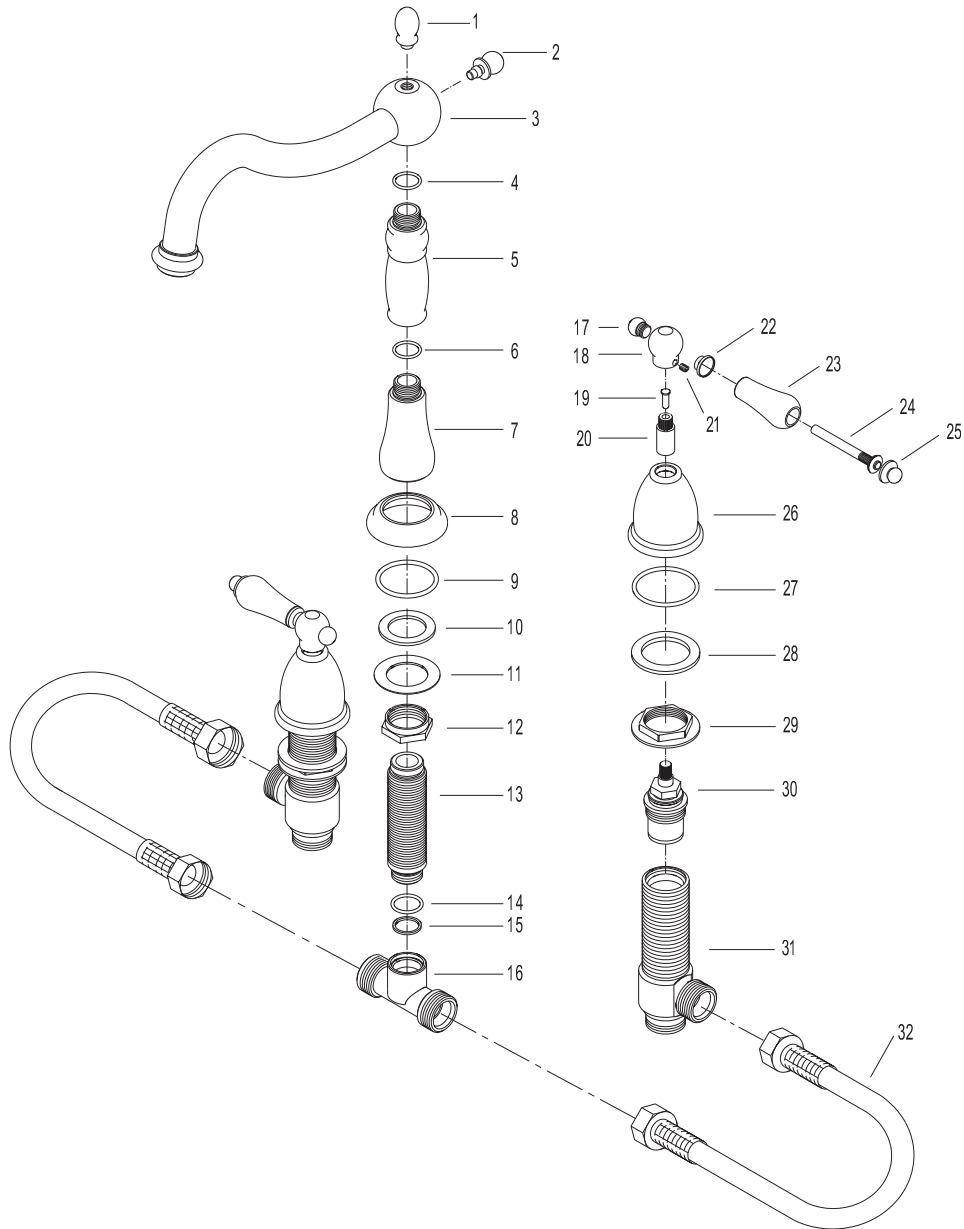

MODEL#: **ES1342AL**

Roman Tub Filler, 10" Spout Reach, 8" – 36" Adjustable Spread, 3/4" Hi-Flow Cartridge

Note: Drawing shows overall style of the product, faucet handle style may be different to the product model number this chart is referring to.