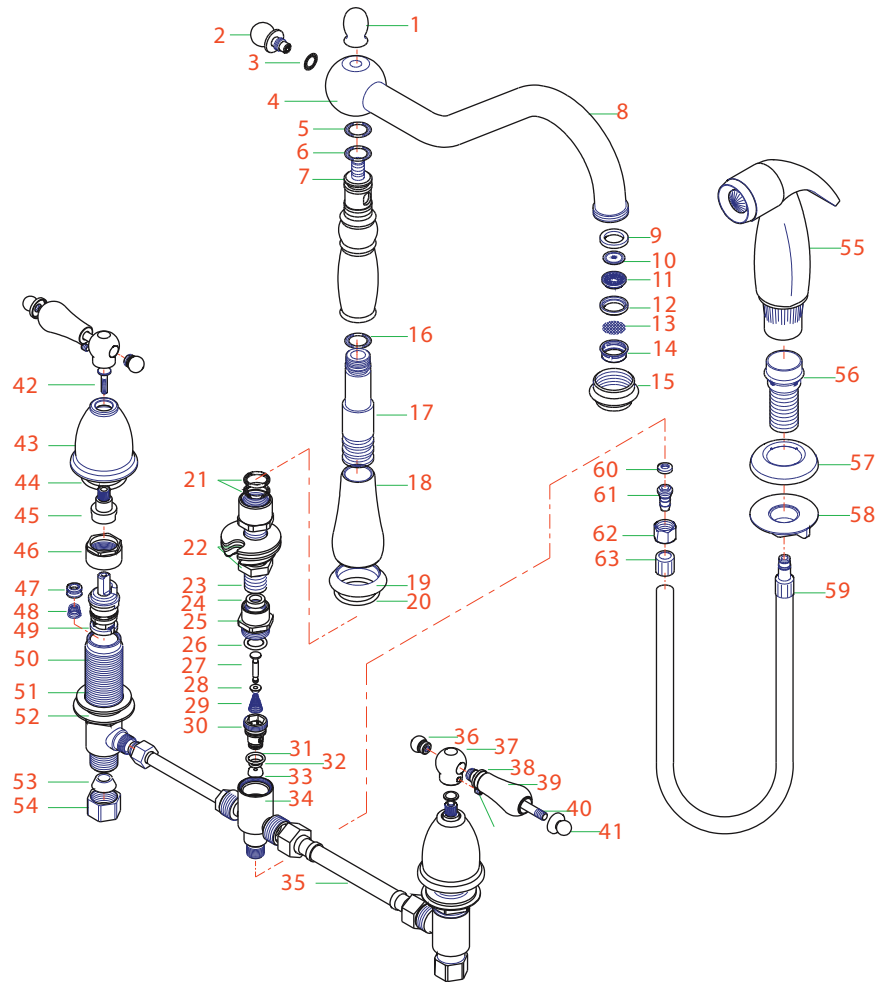

MODEL#: **EB1795PXLS**

8" - 14" Adjustable Spread Kitchen Faucet, 9" Spout Reach

Note: Drawing shows overall style of the product, faucet handle style may be different to the product model number this chart is referring to.